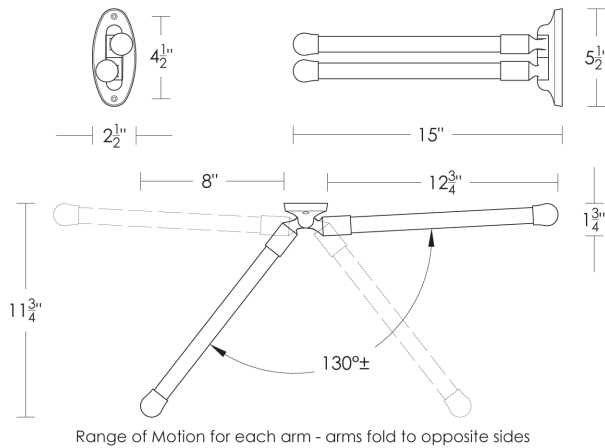

Related Items: Swing Arm Towel Bar

- Single [Glass] UA2096 BA
- Single [Metal] UA2097 BA
- Double [Metal] UA2099 BA

Swing Arm Glass Towel Bar	Price 1	Price 2	Price 3	Price 4
7/8" x 12"w UA2098-12 BA	\$350	\$420	\$480	\$575
7/8" x 18"w UA2098-18 BA	\$385	\$450	\$520	\$610
7/8" x 24"w UA2098-24 BA	\$420	\$520	\$545	\$645