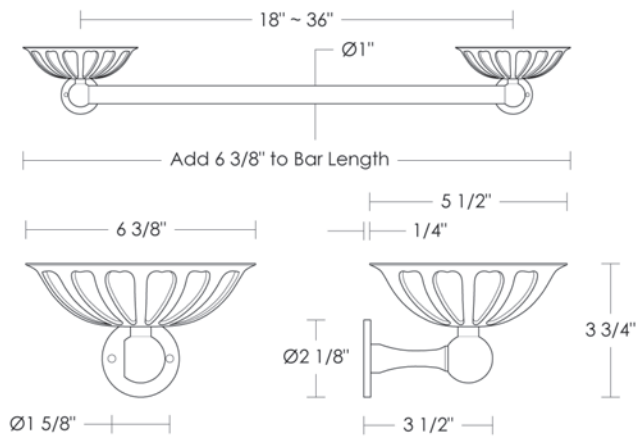

**Rockefeller Glass Towel Bar  
[with Two Sponge Holders]**

UA2104-G BA Series

- Price 1 Polished Brass
- Price 2 Polished Nickel  
Green Patina\*, Brown Patina\*
- Price 3 Polished Chrome, Antique Brass\*  
Satin Nickel\*, Light Pewter\*  
Statuary Brown [gloss or matte]\*  
Statuary Black [gloss or matte]\*

**\*** Custom finishes not returnable

Notes: Our metals are living finishes; they will change overtime and will never rust

Towel bar widths are center-to-center of mounting brackets

- 1"Ø Replacement Glass Towel Bar
- \$75 18" UA6102-18 BG
  - \$85 24" UA6102-24 BG
  - \$95 30" UA6102-30 BG
  - \$105 36" UA6102-36 BG
  - \$125 48" UA6102-48 BG

- 1" Replacement Bracket
- Center Bracket UA2104-C EP
  - End Bracket UA2104-E RP
  - \$235ea Price 1
  - \$310ea Price 2
  - \$360ea Price 3

Rockefeller Glass Towel Bar	Overall Length	Price 1	Price 2	Price 3
18" UA2104-G18 BA [HBT167/2]	24 3/8"w	\$370	\$525	\$625
24" UA2104-G24 BA [HBT167/2]	30 3/8"w	\$395	\$545	\$645
30" UA2104-G30 BA [HBT167/2]	36 3/8"w	\$420	\$570	\$670
36" UA2104-G36 BA [HBT167/2]	42 3/8"w	\$445	\$595	\$695
48" UA2104-G48 BA [HBT167/2]	54 3/8"w	\$495	\$645	\$745