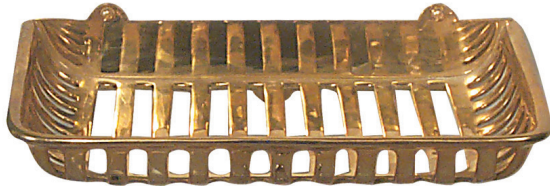

Pullman Soap or Sponge Dish

UA2039 BA

- \$380 Polished Brass
- \$445 Polished Nickel, Green Patina*, Brown Patina*
- \$505 Antique Brass*, Satin Nickel*, Light Pewter*
Statuary Brown [gloss or matte]*
Statuary Black [gloss or matte]*
- \$685 Polished Chrome
Black Nickel [gloss or matte]*