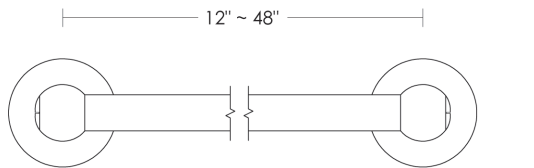

Plaza Metal Towel Bar 1"Ø

UA2018-M BA Series

- Price 1 Polished Brass
- Price 2 Polished Nickel, Green Patina*, Brown Patina*
- Price 3 Antique Brass*, Satin Nickel*, Light Pewter*
Statuary Brown [gloss or matte]*
Statuary Black [gloss or matte]*
- Price 4 Polished Chrome
Black Nickel [gloss or matte]*

***** Custom finishes not returnable

Notes: Our metals are living finishes; they will change overtime and will never rust

Towel bar widths are center-to-center of mounting brackets.

48"w towel bars require a center bracket.

Metal towel bars are not returnable.

1"Ø Replacement Metal Towel Bar

Length	Price 1	Price 2	Price 3	Price 4
12"w	\$150	\$200	\$225	\$285
18"w	\$190	\$215	\$265	\$340
24"w	\$230	\$245	\$305	\$395
36"w	\$305	\$330	\$385	\$440
48"w	\$355	\$395	\$410	\$470

1" Replacement Bracket

Center UA2018-C RP

End UA2018-E RP

- \$100ea Price 1
- \$135ea Price 2
- \$155ea Price 3
- \$190ea Price 4

Plaza Metal Towel Bar	Overall Length	Price 1	Price 2	Price 3	Price 4
12"w UA2018-M12 BA	15"w	\$240	\$295	\$335	\$400
18"w UA2018-M18 BA	21"w	\$265	\$345	\$385	\$470
24"w UA2018-M24 BA	27"w	\$315	\$390	\$435	\$520
36"w UA2018-M36 BA	39"w	\$365	\$445	\$485	\$590
48"w UA2018-M48 BA	51"w	\$415	\$495	\$545	\$645