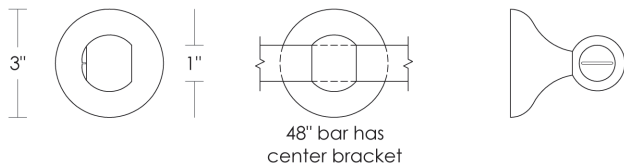

1"Ø Replacement Metal Towel Bar

Length	Price 1	Price 2	Price 3	Price 4
12"w	$150	$200	$225	$285
18"w	$190	$215	$265	$340
24"w	$230	$245	$305	$395
36"w	$305	$330	$385	$440
48"w	$355	$395	$410	$470

1" Replacement Bracket

Center UA2018-C RP

End UA2018-E RP

- $100ea Price 1
- $135ea Price 2
- $155ea Price 3
- $190ea Price 4

Plaza Metal Towel Bar	Overall Length	Price 1	Price 2	Price 3	Price 4
12"w UA2018-M12 BA	15"w	$240	$295	$335	$400
18"w UA2018-M18 BA	21"w	$265	$345	$385	$470
24"w UA2018-M24 BA	27"w	$315	$390	$435	$520
36"w UA2018-M36 BA	39"w	$365	$445	$485	$590
48"w UA2018-M48 BA	51"w	$415	$495	$545	$645