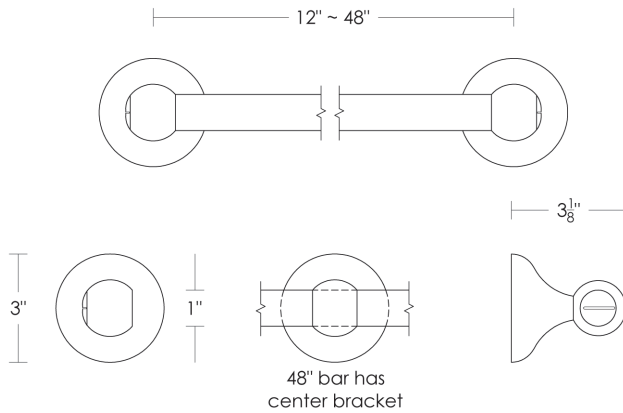

Plaza Glass Towel Bar 1"Ø

UA2018-G BA Series

- Price 1 Polished Brass
- Price 2 Polished Nickel, Green Patina*, Brown Patina*
- Price 3 Antique Brass*, Satin Nickel*, Light Pewter*
Statuary Brown [gloss or matte]*
Statuary Black [gloss or matte]*
- Price 4 Polished Chrome
Black Nickel [gloss or matte]*

***** Custom finishes not returnable

Notes: Our metals are living finishes; they will change overtime and will never rust

Towel bar widths are center-to-center of mounting brackets.

48"w towel bars require a center bracket.

1"Ø Replacement Glass Towel Bar

- \$75 12"w UA6102-12 BG
- \$85 18"w UA6102-18 BG
- \$95 24"w UA6102-24 BG
- \$115 36"w UA6102-36 BG
- \$140 48"w UA6102-48 BG

1" Replacement Bracket
Center UA2018-C RP
End UA2018-E RP

- \$100ea Price 1
- \$135ea Price 2
- \$155ea Price 3
- \$190ea Price 4

| Plaza Glass Towel Bar | Overall Length | Price 1 | Price 2 | Price 3 | Price 4 |
|-----------------------|----------------|---------|---------|---------|---------|
| 12"w UA2018-G12 BA | 15"w | \$210 | \$265 | \$315 | \$380 |
| 18"w UA2018-G18 BA | 21"w | \$235 | \$295 | \$340 | \$405 |
| 24"w UA2018-G24 BA | 27"w | \$265 | \$325 | \$370 | \$435 |
| 36"w UA2018-G36 BA | 39"w | \$310 | \$370 | \$410 | \$480 |
| 48"w UA2018-G48 BA | 51"w | \$350 | \$410 | \$455 | \$520 |