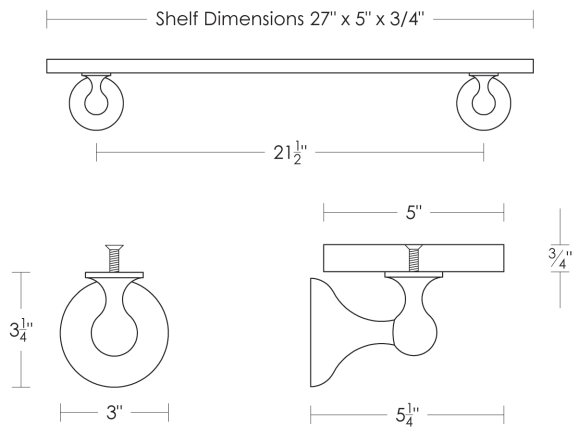

**Plaza 27" Marble Shelf**

UA2017-M BA

- Metal 1 Polished Brass
- Metal 2 Polished Nickel, Green Patina\*, Brown Patina\*
- Metal 3 Antique Brass\*, Satin Nickel\*, Light Pewter\*  
Statuary Brown [gloss or matte]\*  
Statuary Black [gloss or matte]\*
- Metal 4 Polished Chrome  
Black Nickel [gloss or matte]\*
- Call for pricing Linea Stone, Lagos Azul  
Carrara, Statuary Michelangelo,  
Rosa Verona, Blue Celeste  
Black Mosaic Granite, Blue Persa Granite,  
Verde Fuoco Granite  
White Onyx, Statuary White, Calacatta Gold,  
Thassos, Absolute Black Granite