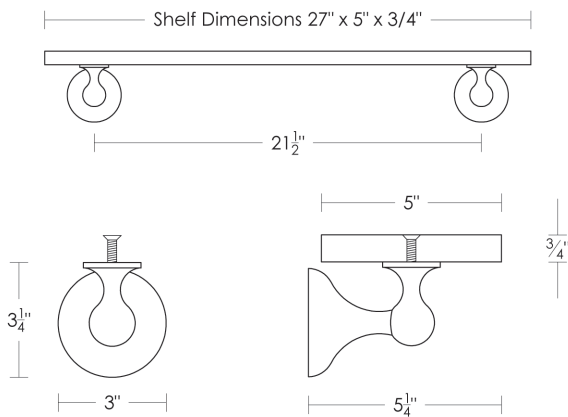

**\*** Custom finishes not returnable

Notes: Our metals are living finishes; they will change overtime and will never rust

Set includes 27"l x 5"w x 3/4" thick glass shelf and 2 shelf brackets.

Option: Custom glass lengths available.