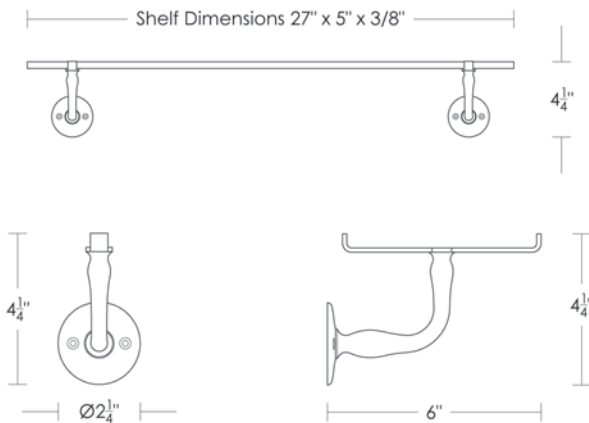

**\*** Custom finishes not returnable

Notes: Our metals are living finishes; they will change overtime and will never rust

Set includes 27"l x 5"w x 3/8" thick Glass Shelf and 2 Shelf Brackets

Option: Custom glass lengths available