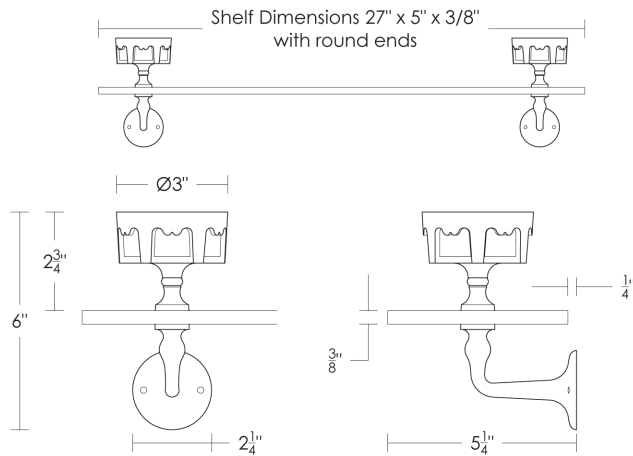

**\*** Custom finishes not returnable

Notes: Our metals are living finishes;  
they will change overtime  
and will never rust

Set includes 27"l x 5"w x 3/8" thick  
glass shelf and 2 shelf brackets with cup holders.