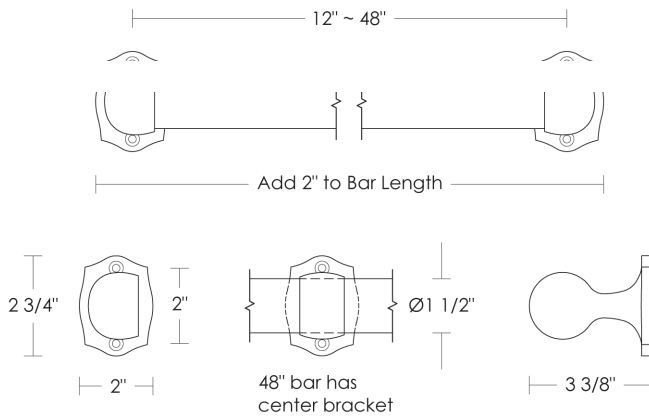

Montauk Metal Towel Bar 1 1/2"Ø

UA2027-M BA Series

- Price 1 Polished Brass
- Price 2 Polished Nickel, Green Patina*, Brown Patina*
- Price 3 Antique Brass*, Satin Nickel*, Light Pewter*
Statuary Brown [gloss or matte]*
Statuary Black [gloss or matte]*
- Price 4 Polished Chrome
Black Nickel [gloss or matte]*

***** Custom finishes not returnable

Notes: Our metals are living finishes; they will change overtime and will never rust

Towel bar widths are center-to-center of mounting brackets.

48"w towel bars require a center bracket.

Metal towel bars are not returnable.

1 1/2"Ø Replacement Metal Towel Bar

Length	Price 1	Price 2	Price 3	Price 4
12"w	\$240	\$280	\$320	\$345
18"w	\$270	\$310	\$350	\$380
24"w	\$300	\$340	\$390	\$420
36"w	\$360	\$400	\$440	\$480
48"w	\$420	\$460	\$505	\$545

1 1/2" Replacement Bracket

Center UA2027-C RP

End UA2027-E RP

- \$105ea Price 1
- \$150ea Price 2
- \$160ea Price 3
- \$180ea Price 4

Montauk Metal Towel Bar	Overall Length	Price 1	Price 2	Price 3	Price 4
1 1/2" x 12"w UA2027-M12 BA	14 1/8"w	\$320	\$380	\$425	\$475
1 1/2" x 18"w UA2027-M18 BA	20 1/8"w	\$345	\$435	\$480	\$525
1 1/2" x 24"w UA2027-M24 BA	26 1/8"w	\$390	\$480	\$530	\$575
1 1/2" x 36"w UA2027-M36 BA	38 1/8"w	\$490	\$580	\$620	\$660
1 1/2" x 48"w UA2027-M48 BA	50 1/8"w	\$580	\$610	\$695	\$750