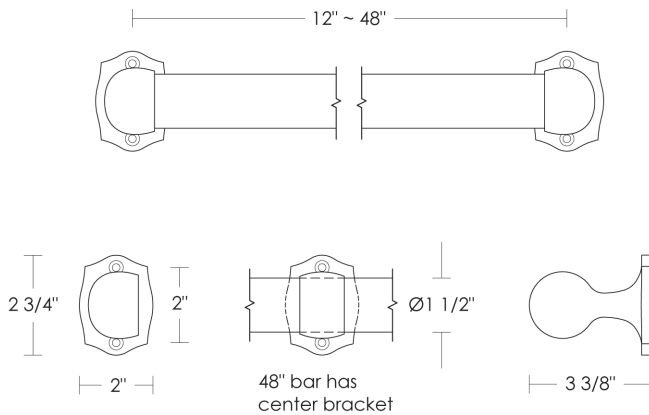

Montauk Glass Towel Bar 1 1/2"Ø

UA2027- BA Series

- Price 1 Polished Brass
- Price 2 Polished Nickel, Green Patina*, Brown Patina*
- Price 3 Antique Brass*, Satin Nickel*, Light Pewter*
 Statuary Brown [gloss or matte]*
 Statuary Black [gloss or matte]*
- Price 4 Polished Chrome
 Black Nickel [gloss or matte]*

***** Custom finishes not returnable

Notes: Our metals are living finishes;
 they will change overtime
 and will never rust

Towel bar widths are center-to-center
 of mounting brackets.

48"w towel bars require a center bracket.

1 1/2"Ø Replacement Glass Towel Bar

\$95	12"w	UA6103-12 BG
\$110	18"w	UA6103-18 BG
\$140	24"w	UA6103-24 BG
\$190	36"w	UA6103-36 BG
\$250	48"w	UA6103-48 BG

1 1/2" Replacement Bracket

	Center	UA2027-C RP
	End	UA2027-E RP
\$105ea	Price 1	
\$150ea	Price 2	
\$160ea	Price 3	
\$180ea	Price 4	

Montauk Glass Towel Bar	Overall Length	Price 1	Price 2	Price 3	Price 4
1 1/2" × 12"w UA2027-G12 BA	14 1/8"w	\$265	\$325	\$370	\$410
1 1/2" × 18"w UA2027-G18 BA	20 1/8"w	\$290	\$380	\$420	\$470
1 1/2" × 24"w UA2027-G24 BA	26 1/8"w	\$345	\$435	\$490	\$525
1 1/2" × 36"w UA2027-G36 BA	38 1/8"w	\$400	\$490	\$535	\$575
1 1/2" × 48"w UA2027-G48 BA	50 1/8"w	\$510	\$590	\$640	\$685