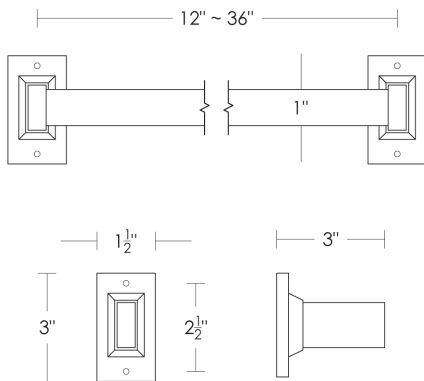

**\*** Custom finishes not returnable

Notes: Our metals are living finishes; they will change overtime and will never rust

Set includes bar and 2 brackets.

Towel bar widths are center-to-center of mounting brackets.

Metal towel bars are not returnable.

Replacement End Bracket  
UA2111-E RP

- \$200ea Price 1
- \$245ea Price 2
- \$265ea Price 3
- \$305ea Price 4

Metropolitan Towel Bar	Overall Length	Price 1	Price 2	Price 3	Price 4
12"w UA2111-M12 BA	13 1/2"w	\$465	\$530	\$575	\$715
18"w UA2111-M18 BA	19 1/2"w	\$565	\$650	\$685	\$725
24"w UA2111-M24 BA	25 1/2"w	\$655	\$745	\$795	\$920
36"w UA2111-M36 BA	37 1/2"w	\$780	\$875	\$895	\$1,040