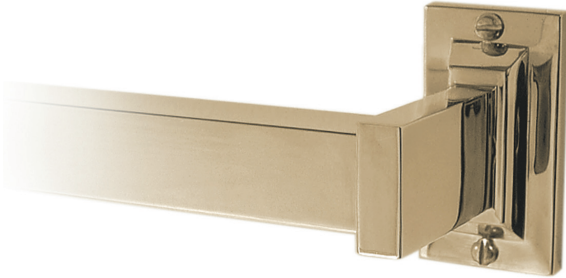

**Metropolitan Towel Bar**

UA2111 BA Series

- Price 1 Polished Brass
- Price 2 Polished Nickel, Green Patina\*, Brown Patina\*
- Price 3 Antique Brass\*, Satin Nickel\*, Light Pewter\*  
Statuary Brown [gloss or matte]\*  
Statuary Black [gloss or matte]\*
- Price 4 Polished Chrome  
Black Nickel [gloss or matte]\*

**\*** Custom finishes not returnable

Notes: Our metals are living finishes; they will change overtime and will never rust

Set includes bar and 2 brackets.

Towel bar widths are center-to-center of mounting brackets.

Metal towel bars are not returnable.

Replacement End Bracket  
UA2111-E RP

- \$200ea Price 1
- \$245ea Price 2
- \$265ea Price 3
- \$305ea Price 4

Metropolitan Towel Bar	Overall Length	Price 1	Price 2	Price 3	Price 4
12"w UA2111-M12 BA	13 1/2"w	\$465	\$530	\$575	\$715
18"w UA2111-M18 BA	19 1/2"w	\$565	\$650	\$685	\$725
24"w UA2111-M24 BA	25 1/2"w	\$655	\$745	\$795	\$920
36"w UA2111-M36 BA	37 1/2"w	\$780	\$875	\$895	\$1,040