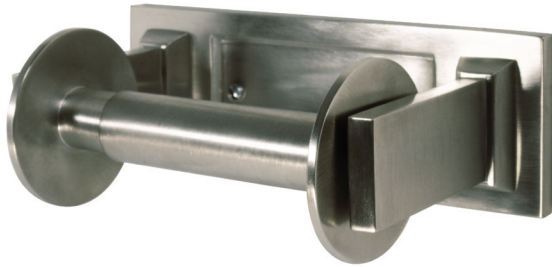

Metropolitan Toilet Paper Holder

UA2110 BA

- \$575 Polished Brass
- \$650 Polished Nickel, Green Patina*, Brown Patina*
- \$690 Antique Brass*, Satin Nickel*, Light Pewter*
Statuary Brown [gloss or matte]*
Statuary Black [gloss or matte]*
- \$750 Polished Chrome
Black Nickel [gloss or matte]*