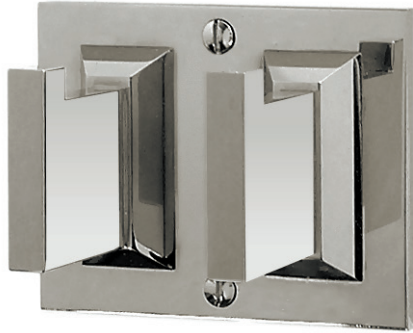

Metropolitan Large Bath Hook [Double]

UA2115-2 BA

- \$220 Polished Brass
- \$265 Polished Nickel, Green Patina*, Brown Patina*
- \$295 Antique Brass*, Satin Nickel*, Light Pewter*
Statuary Brown [gloss or matte]*
Statuary Black [gloss or matte]*
- \$410 Polished Chrome
Black Nickel [gloss or matte]*

***** Custom finishes not returnable

Note: Our metals are living finishes;
they will change overtime
and will never rust

Related Items: Metropolitan
Large Bath Hook [Single] UA2115-1 BA
Small Bath Hook UA2114-1 BA