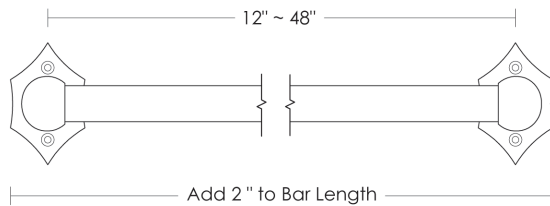

Lafayette Metal Towel Bar 1"Ø

UA2023-M BA Series

- Price 1 Polished Brass
- Price 2 Polished Nickel, Green Patina*, Brown Patina*
- Price 3 Antique Brass*, Satin Nickel*, Light Pewter*
Statuary Brown [gloss or matte]*
Statuary Black [gloss or matte]*
- Price 4 Polished Chrome
Black Nickel [gloss or matte]*

***** Custom finishes not returnable

Notes: Our metals are living finishes; they will change overtime and will never rust

Towel bar widths are center-to-center of mounting brackets.

48"w towel bars require a center bracket.

Metal towel bars are not returnable.

1"Ø Replacement Metal Towel Bar

Length	Price 1	Price 2	Price 3	Price 4
12"w	\$150	\$200	\$225	\$285
18"w	\$190	\$215	\$265	\$340
24"w	\$230	\$245	\$305	\$395
36"w	\$305	\$330	\$385	\$440
48"w	\$355	\$395	\$410	\$470

1" Replacement Bracket

Center UA2023-C RP
End UA2023-E RP

\$100ea	Price 1
\$125ea	Price 2
\$155ea	Price 3
\$190ea	Price 4

Lafayette Metal Towel Bar	Overall Length	Price 1	Price 2	Price 3	Price 4
1" x 12"w UA2023-M12 BA	14"w	\$265	\$325	\$370	\$435
1" x 18"w UA2023-M18 BA	20"w	\$290	\$380	\$425	\$490
1" x 24"w UA2023-M24 BA	26"w	\$345	\$435	\$470	\$555
1" x 36"w UA2023-M36 BA	38"w	\$400	\$490	\$535	\$590
1" x 48"w UA2023-M48 BA	50"w	\$460	\$545	\$590	\$665