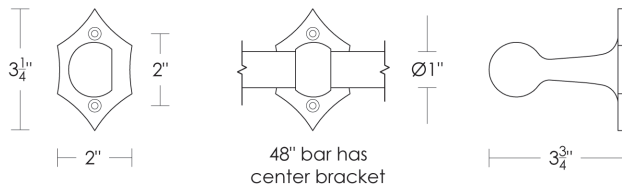

1"Ø Replacement Metal Towel Bar

Length	Price 1	Price 2	Price 3	Price 4
12"w	$150	$200	$225	$285
18"w	$190	$215	$265	$340
24"w	$230	$245	$305	$395
36"w	$305	$330	$385	$440
48"w	$355	$395	$410	$470

1" Replacement Bracket

Center UA2023-C RP
End UA2023-E RP

$100ea	Price 1
$125ea	Price 2
$155ea	Price 3
$190ea	Price 4

Lafayette Metal Towel Bar	Overall Length	Price 1	Price 2	Price 3	Price 4
1" x 12"w UA2023-M12 BA	14"w	$265	$325	$370	$435
1" x 18"w UA2023-M18 BA	20"w	$290	$380	$425	$490
1" x 24"w UA2023-M24 BA	26"w	$345	$435	$470	$555
1" x 36"w UA2023-M36 BA	38"w	$400	$490	$535	$590
1" x 48"w UA2023-M48 BA	50"w	$460	$545	$590	$665