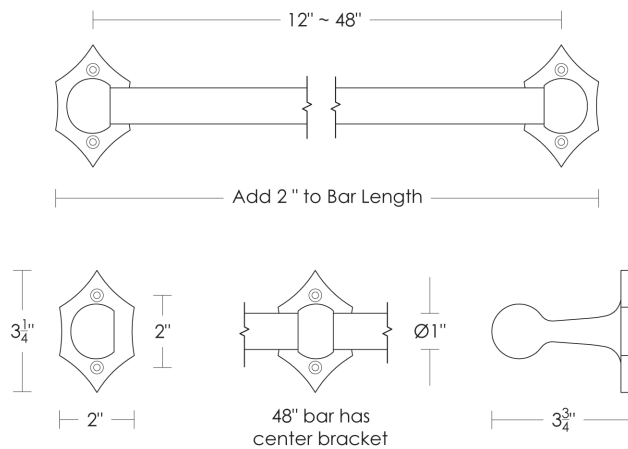


**Lafayette Glass Towel Bar 1"Ø**

UA2023 BA Series

- Price 1 Polished Brass
- Price 2 Polished Nickel, Green Patina\*, Brown Patina\*
- Price 3 Antique Brass\*, Satin Nickel\*, Light Pewter\*  
 Statuary Brown [gloss or matte]\*  
 Statuary Black [gloss or matte]\*
- Price 4 Polished Chrome  
 Black Nickel [gloss or matte]\*

**\*** Custom finishes not returnable

Notes: Our metals are living finishes; they will change overtime and will never rust

Towel bar widths are center-to-center of mounting brackets.

48"w towel bars require a center bracket.

**1"Ø Replacement Glass Towel Bar**

\$75	12"w	UA6102-12 BG
\$85	18"w	UA6102-18 BG
\$95	24"w	UA6102-24 BG
\$115	36"w	UA6102-36 BG
\$140	48"w	UA6102-48 BG

**1" Replacement Bracket**

Center	UA2023-C RP
End	UA2023-E RP
\$100ea	Price 1
\$125ea	Price 2
\$155ea	Price 3
\$190ea	Price 4

<u>Lafayette Glass Towel Bar</u>	<u>Overall Length</u>	<u>Price 1</u>	<u>Price 2</u>	<u>Price 3</u>	<u>Price 4</u>
1" x 12"w UA2023-G12 BA	14"w	\$245	\$290	\$335	\$375
1" x 18"w UA2023-G18 BA	20"w	\$270	\$325	\$360	\$395
1" x 24"w UA2023-G24 BA	26"w	\$295	\$350	\$380	\$420
1" x 36"w UA2023-G36 BA	38"w	\$340	\$395	\$430	\$470
1" x 48"w UA2023-G48 BA	50"w	\$385	\$440	\$480	\$505