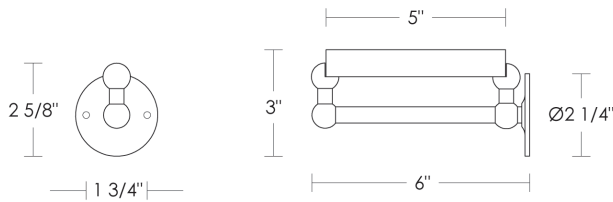

Hampton 27" Marble Shelf

UA2031-M BA

- Metal 1 Polished Brass
- Metal 2 Polished Nickel, Green Patina*, Brown Patina*
- Metal 3 Antique Brass*, Satin Nickel*, Light Pewter*
Statuary Brown [gloss or matte]*
Statuary Black [gloss or matte]*
- Metal 4 Polished Chrome
Black Nickel [gloss or matte]*
- Call for pricing Linea Stone, Lagos Azul
Carrara, Statuary Michelangelo,
Rosa Verona, Blue Celeste
Black Mosaic Granite, Blue Persa Granite,
Verde Fuoco Granite
White Onyx, Statuary White, Calacatta Gold,
Thassos, Absolute Black Granite