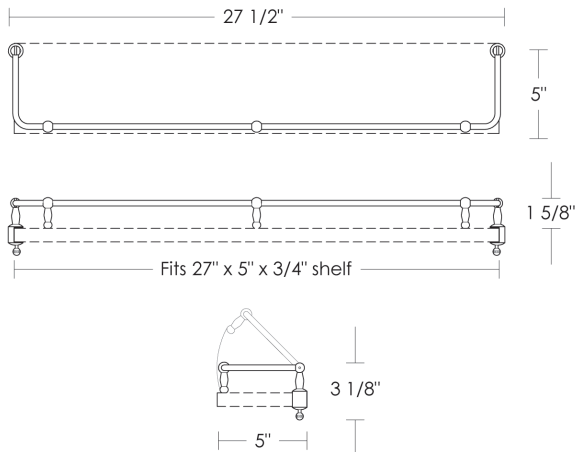

Galley Rail

UA2109 BA

- $165 Polished Brass
- $275 Polished Nickel, Green Patina*, Brown Patina*
- $355 Antique Brass*, Satin Nickel*, Light Pewter*
  Statuary Brown [gloss or matte]*
  Statuary Black [gloss or matte]*
- $410 Polished Chrome
  Black Nickel [gloss or matte]*

* Custom finishes not returnable

Notes: Our metals are living finishes; they will change overtime and will never rust

Only fits 27" long and 3/4" thick glass and marble shelves.

- -Yale Club Shelf
- -Plaza Shelf
- -Hampton Shelf

Price is for Galley Rail only, shelf and brackets are additional