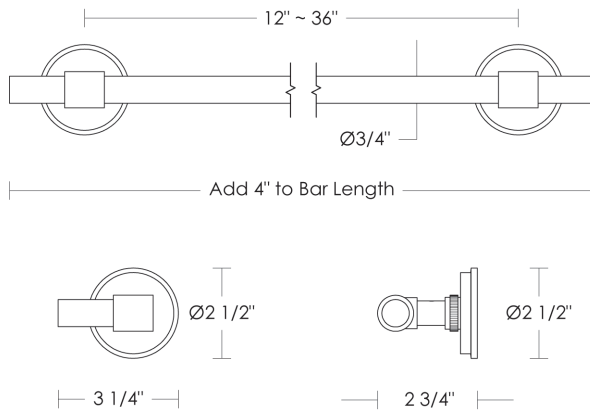

1. Replacement Metal Towel Bar
2. $135 Price 1
   - $160 Price 2
   - $180 Price 3
   - $220 Price 4

1. Replacement Brackets
   UA2116-RP BA
2. $210/pr Price 1
   - $250/pr Price 2
   - $285/pr Price 3
   - $375/pr Price 4

City Towel Bar	Overall Length	Price 1	Price 2	Price 3	Price 4
12"w UA2116-M12 BA	16"w	$345	$435	$480	$545
18"w UA2116-M18 BA	22"w	$370	$450	$510	$575
24"w UA2116-M24 BA	28"w	$380	$465	$530	$590
36"w UA2116-M36 BA	40"w	$430	$495	$570	$620