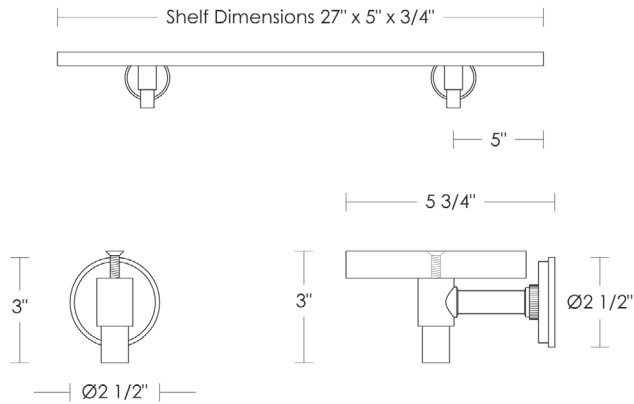

* Custom finishes not returnable

Note: Our metals are living finishes; they will change over time and will never rust

Replacement 27" Marble Shelf
UA0002 MS
Call for pricing

Replacement Bracket
UA2573-B RP

- $250ea Price 1
- $280ea Price 2
- $295ea Price 3
- $325ea Price 4