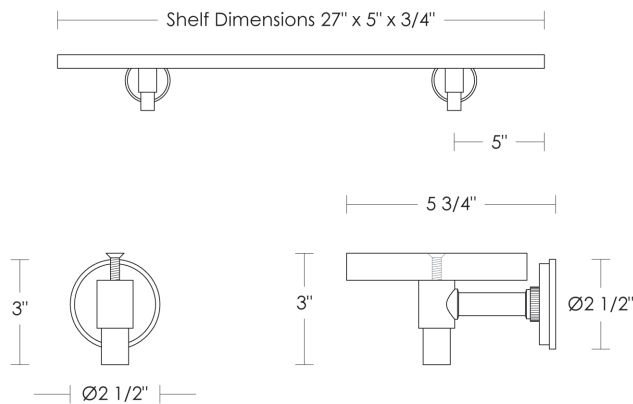

***** Custom finishes not returnable

Notes: Our metals are living finishes; they will change overtime and will never rust

Set includes 27"l x 5"w x 3/4" Glass Shelf and 2 Shelf Brackets.

Option: Custom glass lengths available.