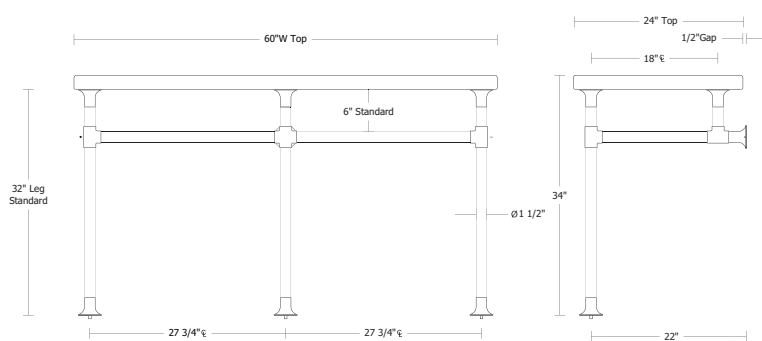

UA2826-3 SL 3 Legs, Industrial Style [1 1/2"Ø]

Trumpet Washstand 3 Legs, Industrial Style [1 1/2"Ø]

Metal UA2826-3 SL
Glass UA2826-3G SL

Metal	Glass	
$6,000	$6,400	Price 1
$7,500	$6,700	Price 2
$7,600	$6,900	Price 3
$7,800	$7,200	Price 4