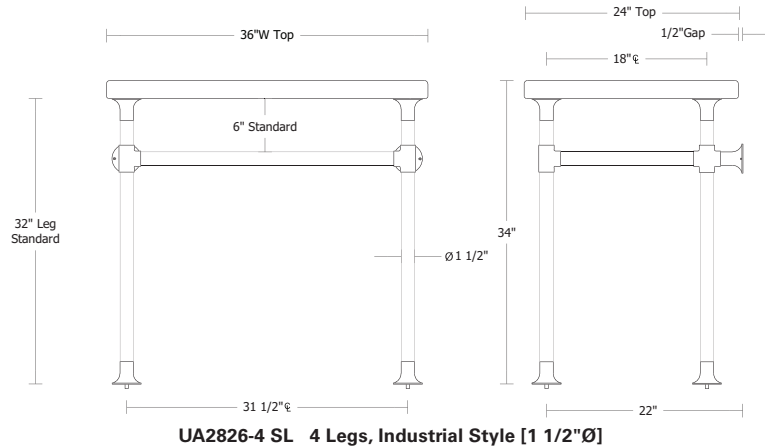

UA2826-4 SL 4 Legs, Industrial Style [1 1/2"Ø]

**Trumpet Washstand [Industrial Style]
[1 1/2"Ø]**

Trumpet Washstand 4 Legs, Industrial Style [1 1/2"Ø]

Metal UA2826-4 SL
Glass UA2826-4G SL

Metal	Glass	
$7,800	$7,200	Price 1
$9,300	$7,600	Price 2
$9,500	$7,800	Price 3
$10,300	$8,200	Price 4