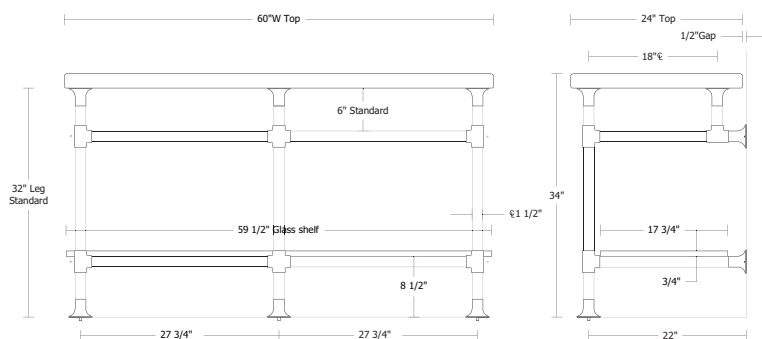

UA2826-3-B SL 3 Legs, Industrial Style [1 1/2"Ø] with Lower Bars

**Trumpet Washstand 3 Legs, Industrial Style [1 1/2"Ø]
with 2 Lower Bars**

Metal UA2826-3-B SL
Glass UA2826-3G-B SL

Metal	Glass	
$8,000	$7,400	Price 1
$10,000	$7,700	Price 2
$10,500	$7,900	Price 3
$11,200	$9,400	Price 4