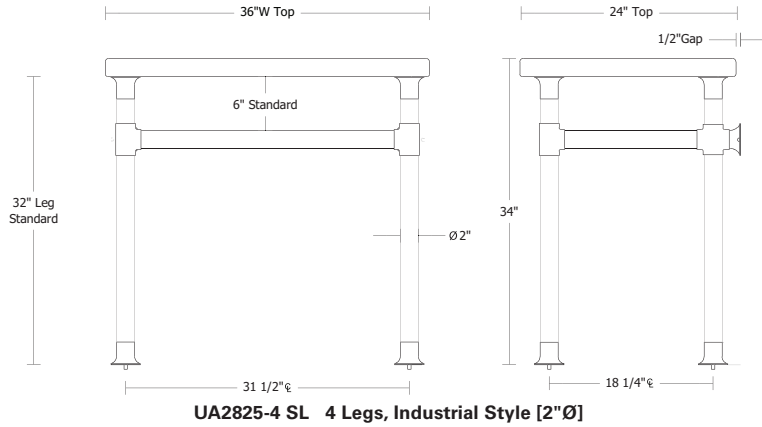

**Trumpet Washstand [Industrial Style]
[2"Ø Metal]**

**Trumpet Washstand 4 Legs, Industrial Style [2"Ø]
UA2825-4 SL**

- $8,800 Price 1
- $9,800 Price 2
- $10,100 Price 3
- $11,800 Price 4