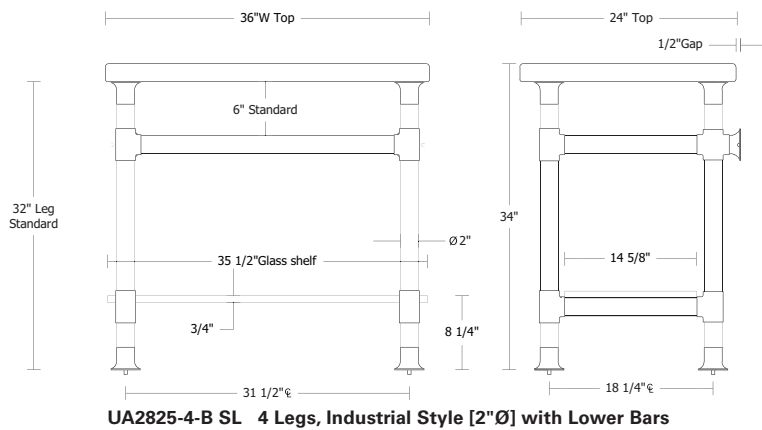

**Trumpet Washstand 4 Legs, Industrial Style [2"Ø]
with Lower Bars
UA2825-4-B SL**

- $10,300 Price 1
- $11,500 Price 2
- $11,700 Price 3
- $13,800 Price 4