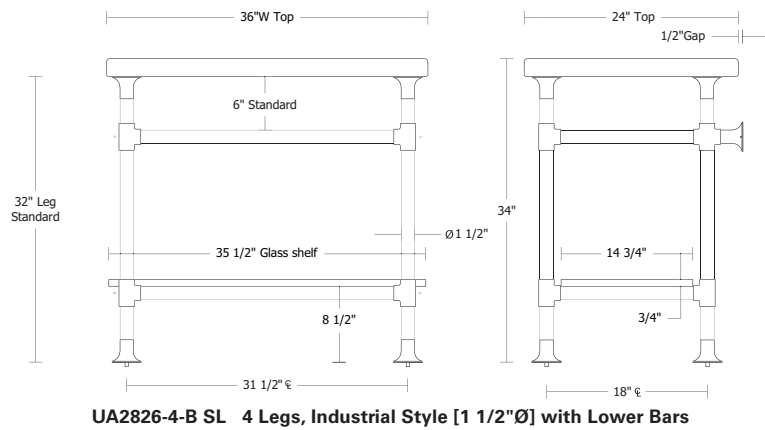

UA2826-4-B SL 4 Legs, Industrial Style [1 1/2"Ø] with Lower Bars

**Trumpet Washstand 4 Legs, Industrial Style [1 1/2"Ø]
with 2 Lower Bars**

Metal UA2826-4-B SL
Glass UA2826-4G-B SL

Metal	Glass	
$9,800	$9,200	Price 1
$11,800	$9,600	Price 2
$12,200	$9,800	Price 3
$12,800	$10,500	Price 4