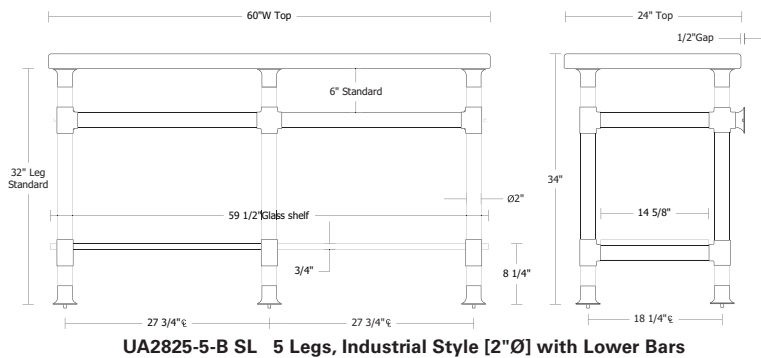

**Trumpet Washstand 5 Legs, Industrial Style [2"Ø]
with Lower Bars
UA2825-5-B SL**

- $11,800 Price 1
- $12,800 Price 2
- $13,000 Price 3
- $14,800 Price 4

Optional glass shelf
Call for pricing

Shelves over 48" need additional support

Call for pricing for a stone shelf