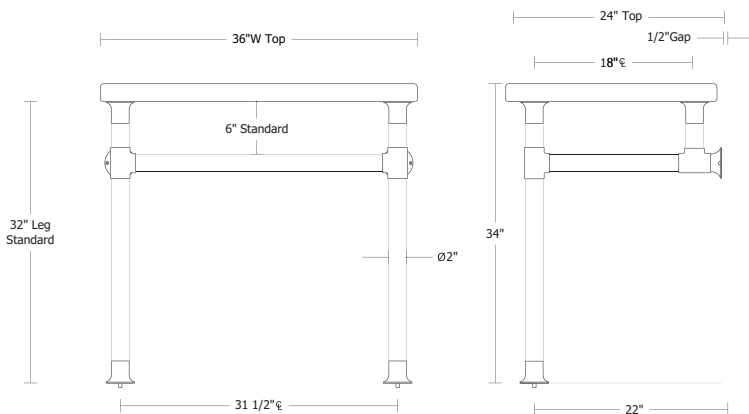

Stone tops are sold separately
[UA3026 WT 2" thick Routed Top shown]

Washstand requires:
Extended P-Trap
UA0002 PL

- \$385 Price 1
- \$420 Price 2
- \$490 Price 3
- \$595 Price 4

UA2825-2 SL 2 Legs, Industrial Style [2"Ø]