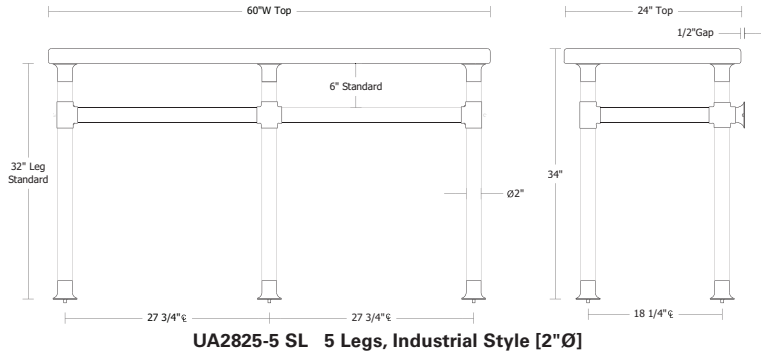

**Trumpet Washstand [Industrial Style]
[2"Ø Metal]**

**Trumpet Washstand 5 Legs, Industrial Style [2"Ø]
UA2825-5 SL**

- $9,900 Price 1
- $10,900 Price 2
- $11,100 Price 3
- $11,900 Price 4