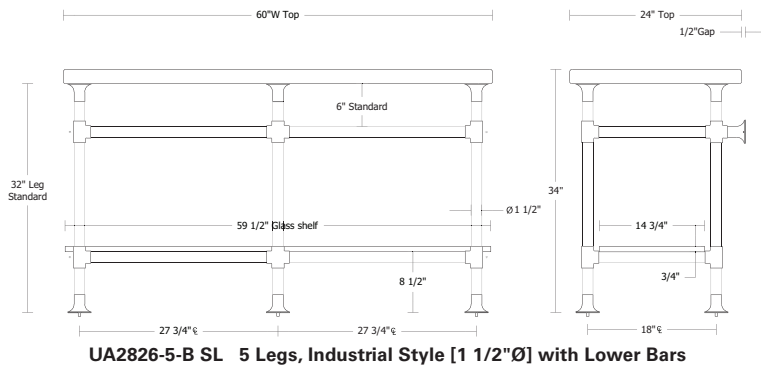

**Trumpet Washstand 5 Legs, Industrial Style [1 1/2"Ø]
with 2 Lower Bars**

Metal UA2826-5-B SL
Glass UA2826-5G-B SL

Metal	Glass	
$10,800	$10,000	Price 1
$11,800	$10,800	Price 2
$12,000	$11,200	Price 3
$13,800	$12,000	Price 4

Optional glass shelf
Call for pricing

Shelves over 48" need additional support

Call for pricing for a stone shelf