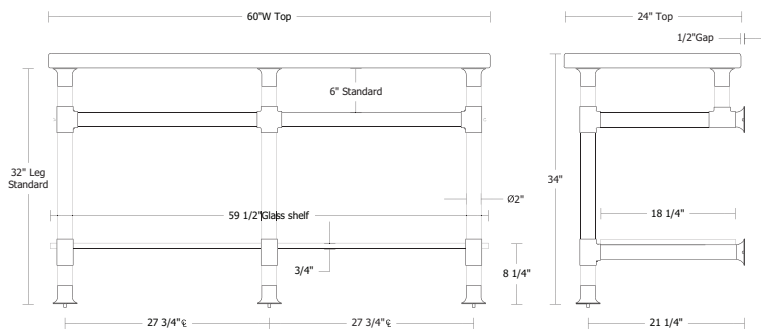

UA2825-3-B SL 3 Legs, Industrial Style [2"Ø] with Lower Bars

Trumpet Washstand 3 Legs, Industrial Style [2"Ø] with 2 Lower Bars

UA2825-3-B SL

- $9,000 Price 1
- $10,500 Price 2
- $10,700 Price 3
- $12,500 Price 4