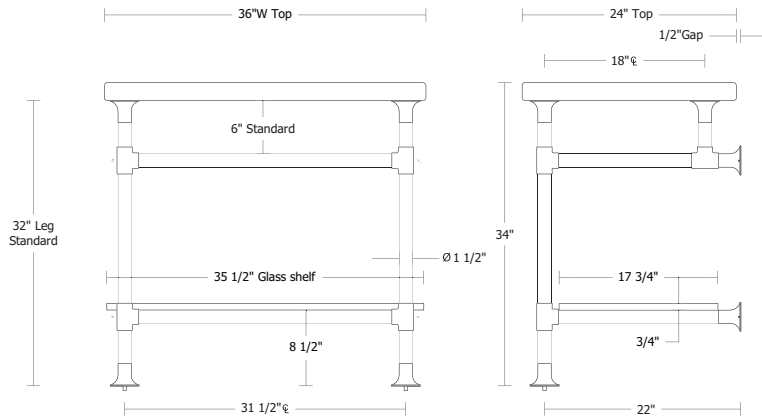

Stone tops are sold separately
[UA3026 WT 2" thick Routed Top shown]

Extended P-Trap
UA0002 PL

\$385	Price 1
\$420	Price 2
\$490	Price 3
\$595	Price 4

**Trumpet Washstand [Industrial Style]
[1 1/2"Ø]**

UA2826-2-B SL 2 Legs, Industrial Style [1 1/2"Ø] with Lower Bars
**Trumpet Washstand 2 Legs, Industrial Style [1 1/2"Ø]
with 2 Lower Bars**