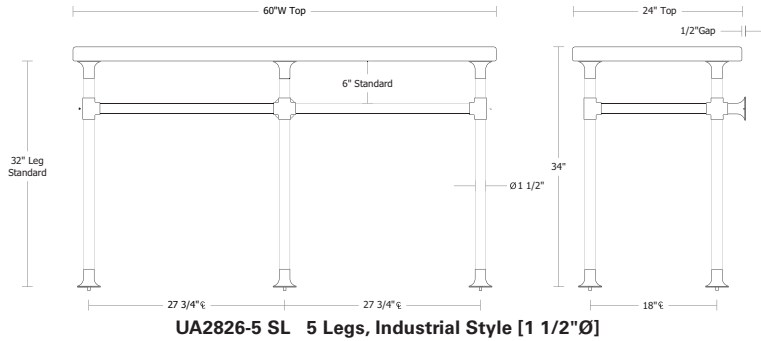

**Trumpet Washstand [Industrial Style]
[1 1/2"Ø]**

Trumpet Washstand 5 Legs, Industrial Style [1 1/2"Ø]

Metal UA2826-5 SL
Glass UA2826-5G SL

Metal	Glass	
$8,800	$8,000	Price 1
$9,800	$8,600	Price 2
$10,200	$8,800	Price 3
$10,800	$9,000	Price 4