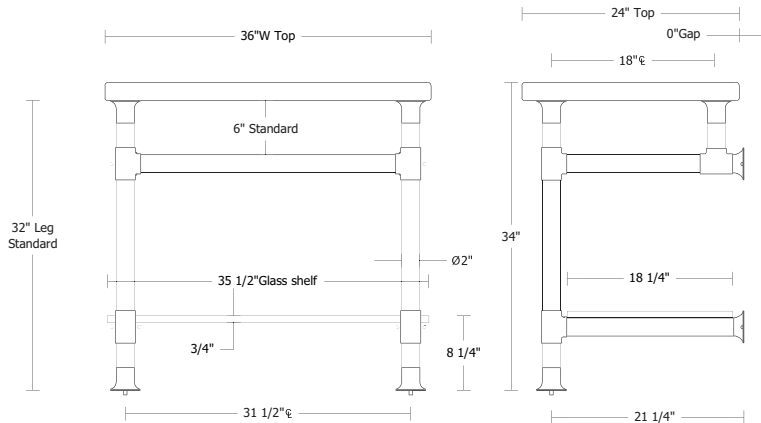

Stone tops are sold separately
[UA3026 WT 2" thick Routed Top shown]

Washstand requires:
Extended P-Trap
UA0002 PL

- \$385 Price 1
- \$420 Price 2
- \$490 Price 3
- \$595 Price 4

UA2825-2 SL 2 Legs, Industrial Style [2"Ø]