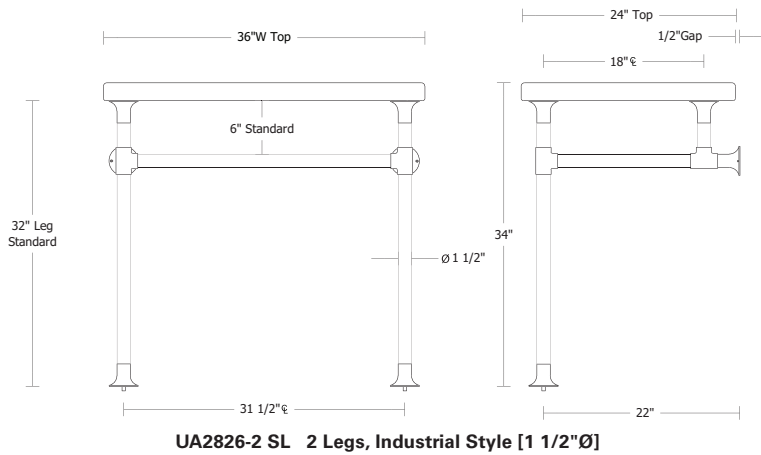

Stone tops are sold separately
[UA3026 WT 2" thick Routed Top shown]

Extended P-Trap
UA0002 PL

\$385	Price 1
\$420	Price 2
\$490	Price 3
\$595	Price 4

**Trumpet Washstand [Industrial Style]
[1 1/2"Ø]**

UA2826-2-B SL 2 Legs, Industrial Style [1 1/2"Ø] with Lower Bars
**Trumpet Washstand 2 Legs, Industrial Style [1 1/2"Ø]
with 2 Lower Bars**