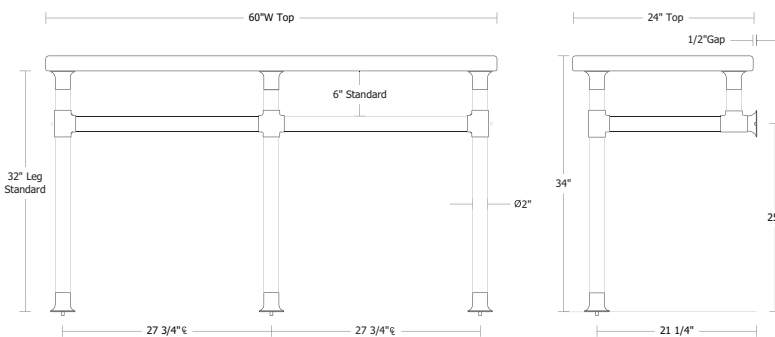

UA2825-3 SL 3 Legs, Industrial Style [2"Ø]

Trumpet Washstand 3 Legs, Industrial Style [2"Ø]

UA2825-3 SL

- $7,000 Price 1
- $8,500 Price 2
- $8,600 Price 3
- $8,800 Price 4