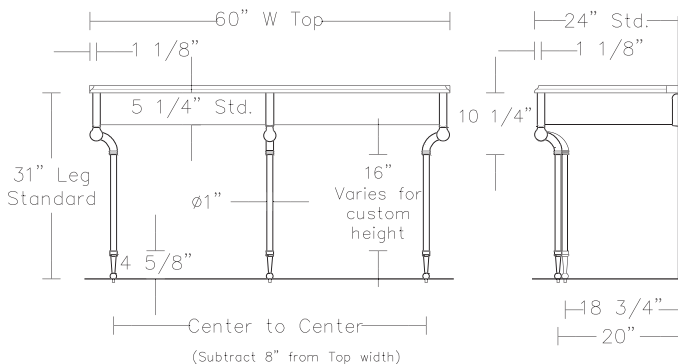

UA0002 PL

\$385 Price 1

\$420 Price 2

\$490 Price 3

\$595 Price 4

UA2780 SL Skirted Curved 2 Legs

UA2781 SL Skirted Curved 3 Legs