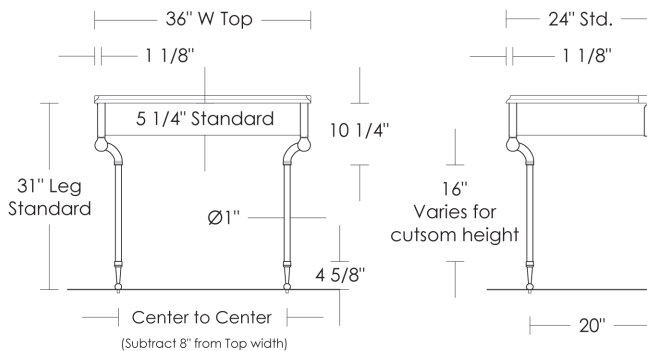

\$575 Price 4

Modified Standard Wall Flanges

UA2806 SL [Pair]

\$365 Price 1

\$445 Price 2

\$475 Price 3

\$585 Price 4

Extended P-Trap

UA0002 PL

\$385 Price 1

\$420 Price 2

\$490 Price 3

\$595 Price 4

UA2780 SL Skirted Curved 2 Legs

UA2781 SL Skirted Curved 3 Legs