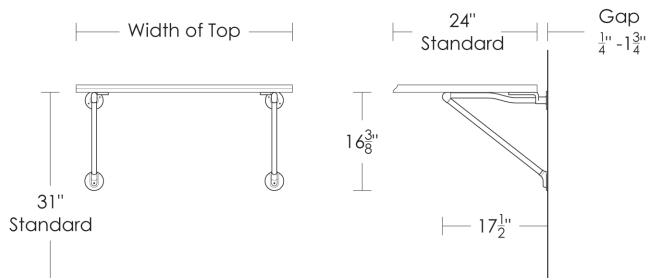

Stone tops are sold separately
 and are not returnable
 [UA3005 WT 1 1/4" Ogee Edge shown]

Extended P-Trap is required
 UA0002 PL

- \$385 Price 1
- \$420 Price 2
- \$490 Price 3
- \$595 Price 4

Typical Installation