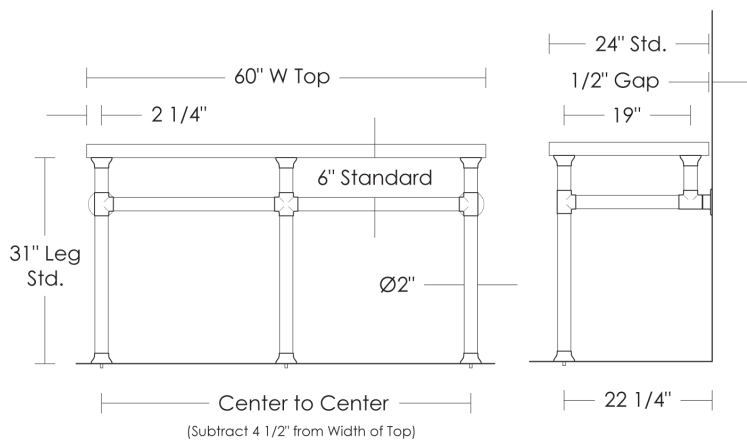

Modern Industrial Base 3 Legs [2"Ø] with 2 Lower Bars
UA2809-B SL

- $9,000 Price 1
- $10,500 Price 2
- $10,700 Price 3
- $12,500 Price 4

UA2809 SL Modern Industrial Base 3 Legs [2"Ø]
with Crane Caps