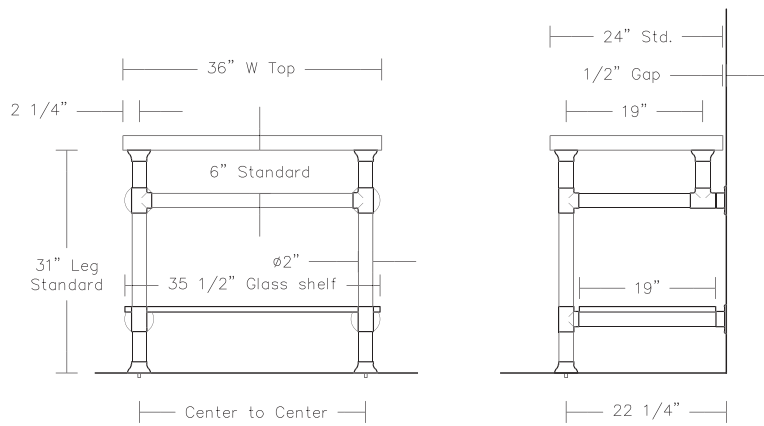

Price for glass includes legs, crossbars and sidebars

Stone tops are sold separately [UA3038 WT 2" Routed shown]

Extended P-Trap is required
UA0002 PL

- \$385 Price 1
- \$420 Price 2
- \$490 Price 3
- \$595 Price 4

UA2808 SL Modern Industrial Base 2 Legs [2"Ø]
with Crane Caps

UA2808-B SL Modern Industrial Base 2 Legs [2"Ø] with 2 Lower Bars
with Crane Caps

Modern Industrial Base

Modern Industrial Base 2 Legs [2"Ø] with 2 Lower Bars
UA2808-B SL