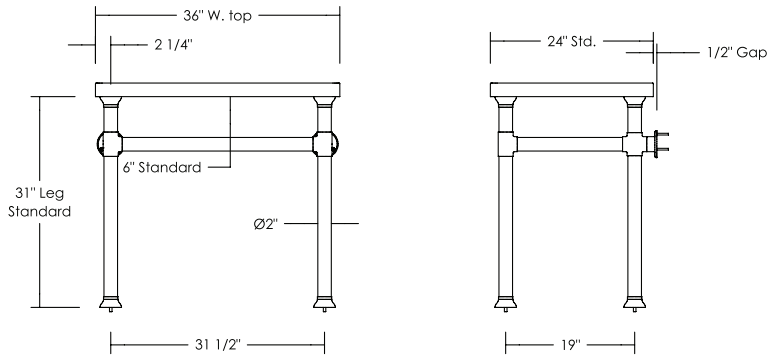

UA2823 SL Modern Industrial Base 4 Legs [2"Ø]
with Crane Caps

Modern Industrial Base

Modern Industrial Base 4 Legs [2"Ø]

UA2823 SL

- $8,800 Price 1
- $9,800 Price 2
- $10,100 Price 3
- $11,800 Price 4

Modern Industrial Base 4 Legs [2"Ø] with 2 Lower Bars

UA2823-B SL

- $10,300 Price 1
- $11,500 Price 2
- $11,700 Price 3
- $13,800 Price 4