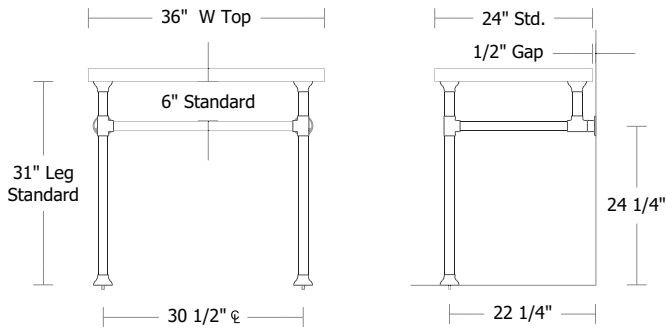

UA2828-2 SL Modern Industrial 2 Leg Base [1 1/2"Ø]
with Crane Caps