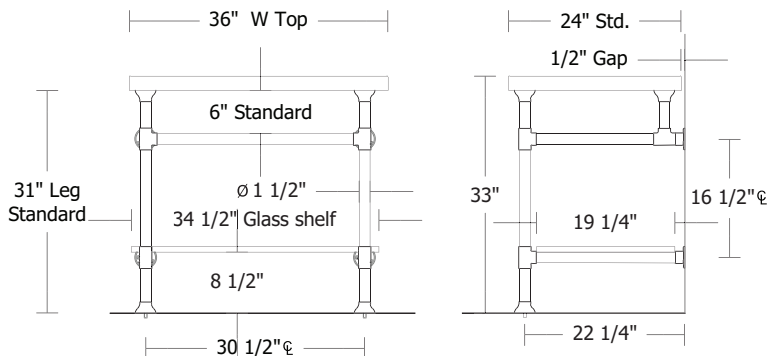

Modern Industrial Base 3 Legs [1 1/2"Ø]

Metal UA2828-3 SL
Glass UA2828-3G SL

Metal	Glass	
\$6,000	\$6,400	Price 1
\$7,500	\$6,700	Price 2
\$7,600	\$6,900	Price 3
\$7,800	\$7,200	Price 4

UA2828-2 SL Modern Industrial 2 Leg Base [1 1/2"Ø]
with Crane Caps

UA2828-3 SL Modern Industrial 3 Leg Base [1 1/2"Ø]
with Crane Caps

UA2828-3-B SL Modern Industrial Base 3 Legs [1 1/2"Ø] with 2 Lower Bars
with Crane Caps

UA2828-4 SL Modern Industrial Base 4 Legs [1 1/2"Ø]
with Crane Caps