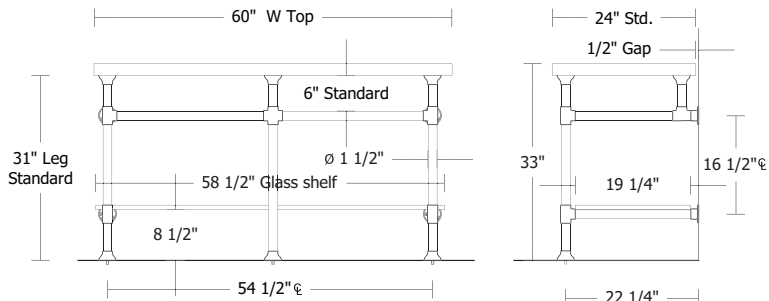

Modern Industrial Base 3 Legs [1 1/2"Ø]

Metal UA2828-3 SL
Glass UA2828-3G SL

Metal	Glass	
\$6,000	\$6,400	Price 1
\$7,500	\$6,700	Price 2
\$7,600	\$6,900	Price 3
\$7,800	\$7,200	Price 4

UA2828-2 SL Modern Industrial 2 Leg Base [1 1/2"Ø]
with Crane Caps

UA2828-3 SL Modern Industrial 3 Leg Base [1 1/2"Ø]
with Crane Caps

UA2828-3-B SL Modern Industrial Base 3 Legs [1 1/2"Ø] with 2 Lower Bars
with Crane Caps

UA2828-4 SL Modern Industrial Base 4 Legs [1 1/2"Ø]
with Crane Caps