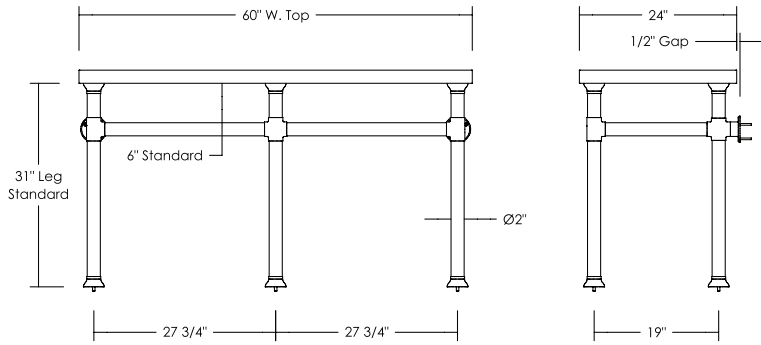

UA2824 SL Modern Industrial Base 5 Legs [2"Ø]
with Crane Caps

Modern Industrial Base

Modern Industrial Base 5 Legs [2"Ø]

UA2824 SL

- $9,900 Price 1
- $10,900 Price 2
- $11,100 Price 3
- $11,900 Price 4

Modern Industrial Base 5 Legs [2"Ø] with 2 Lower Bars

UA2824-B SL

- $11,800 Price 1
- $12,800 Price 2
- $13,000 Price 3
- $14,800 Price 4