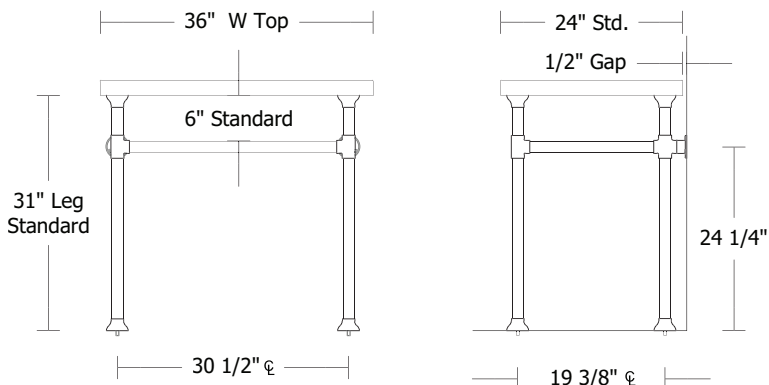

UA2828-3 SL Modern Industrial 3 Leg Base [1 1/2"Ø]
with Crane Caps

UA2828-3-B SL Modern Industrial Base 3 Legs [1 1/2"Ø] with 2 Lower Bars
with Crane Caps

UA2828-4 SL Modern Industrial Base 4 Legs [1 1/2"Ø]
with Crane Caps