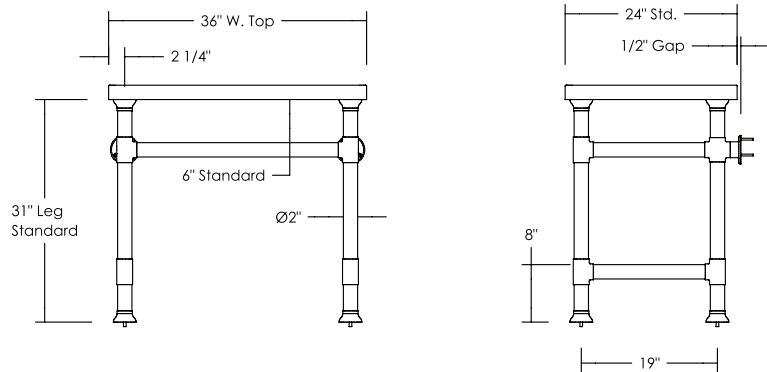

UA2823-B SL Modern Industrial Base 4 Legs [2"Ø] with 2 Lower Bars
with Crane Caps