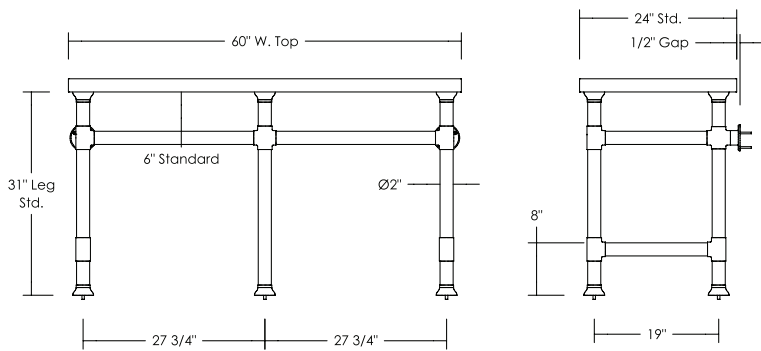

UA2824-B SL Modern Industrial 5 Legs [2"Ø] with 2 Lower Bars
with Crane Caps