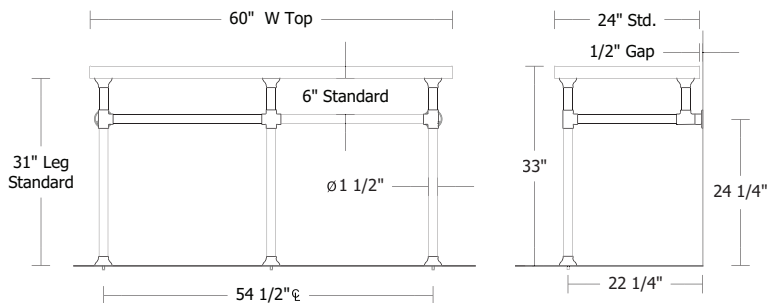

UA2828-3 SL Modern Industrial 3 Leg Base [1 1/2"Ø]
with Crane Caps