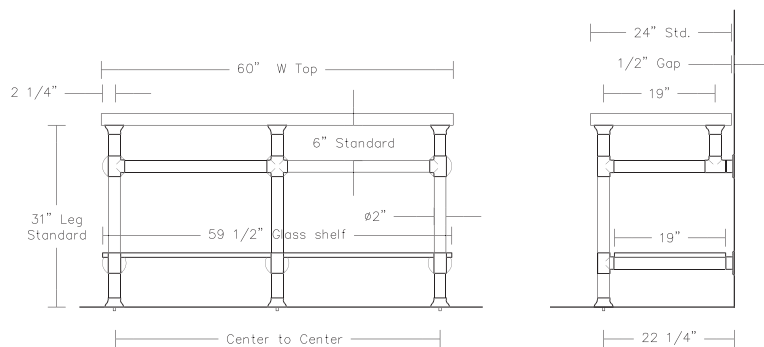

UA2808 SL Modern Industrial Base 2 Legs [2"Ø]
with Crane Caps

UA2808-B SL Modern Industrial Base 2 Legs [2"Ø] with 2 Lower Bars
with Crane Caps

Modern Industrial Base

Modern Industrial Base 2 Legs [2"Ø] with 2 Lower Bars
UA2808-B SL

- \$7,800 Price 1
- \$9,300 Price 2
- \$9,500 Price 3
- \$9,800 Price 4

Modern Industrial Base 3 Legs [2"Ø]
UA2809 SL

- \$7,000 Price 1
- \$8,500 Price 2
- \$8,600 Price 3
- \$8,800 Price 4

Modern Industrial Base 3 Legs [2"Ø] with 2 Lower Bars
UA2809-B SL

- \$9,000 Price 1
- \$10,500 Price 2
- \$10,700 Price 3
- \$12,500 Price 4

UA2809 SL Modern Industrial Base 3 Legs [2"Ø]
with Crane Caps

UA2809-B SL Modern Industrial 3 Legs [2"Ø] with 2 Lower Bars
with Crane Caps