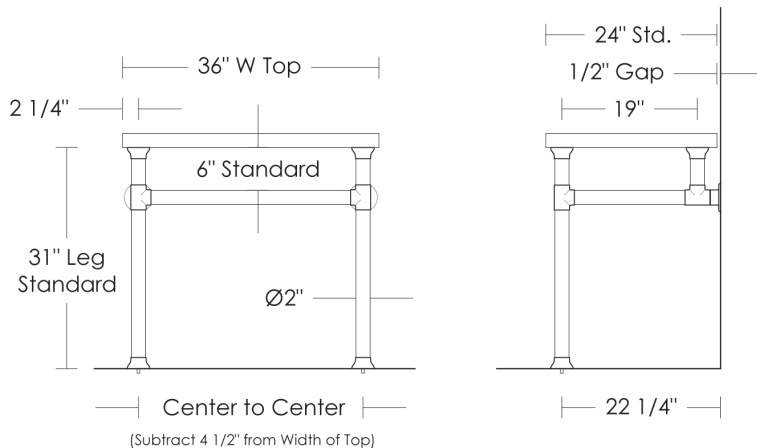

UA2808 SL Modern Industrial Base 2 Legs [2"Ø]
with Crane Caps

UA2808-B SL Modern Industrial Base 2 Legs [2"Ø] with 2 Lower Bars
with Crane Caps

Modern Industrial Base

Modern Industrial Base 2 Legs [2"Ø] with 2 Lower Bars
UA2808-B SL