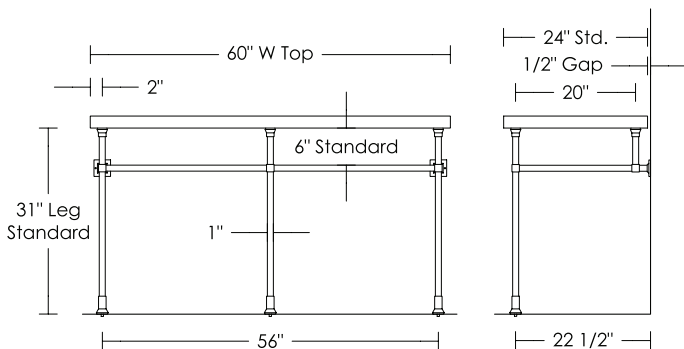

Call for pricing: Optional glass shelf
UA3073 WT

Shelves over 48" need additional support

Notes: Our metals are living finishes;
they will change over time and
will never rust

Overall width of a 1" tube base
is 1 3/4" wider than the center-to-center width

2 Leg and 4 Leg Bases up to 44" are one price

Stone tops are sold separately
[UA3036 WT 2" Flat Edge shown]

UA2810 SL 2 Leg Base

UA2811 SL 3 Leg Base

UA2812 SL 4 Leg Base

UA2814 SL 5 Leg Base

Metropolitan Base [1" Legs]