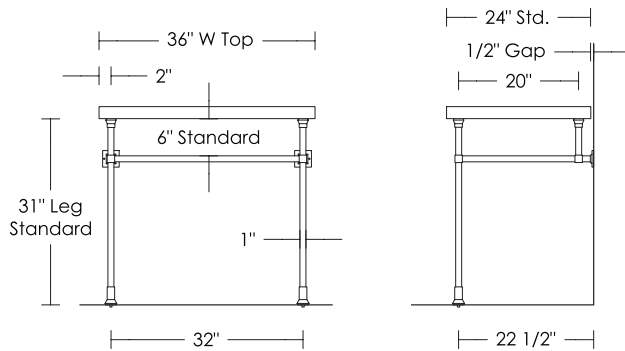

Call for pricing: Optional glass shelf
UA3073 WT

Shelves over 48" need additional support

Notes: Our metals are living finishes;
they will change over time and
will never rust

Overall width of a 1" tube base
is 1 3/4" wider than the center-to-center width

2 Leg and 4 Leg Bases up to 44" are one price

Stone tops are sold separately
[UA3036 WT 2" Flat Edge shown]

UA2810 SL 2 Leg Base

UA2811 SL 3 Leg Base

UA2812 SL 4 Leg Base

UA2814 SL 5 Leg Base

Metropolitan Base [1" Legs]