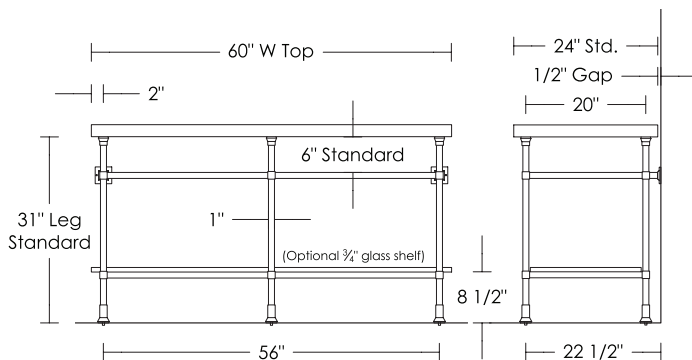

UA2812-B SL 4 Legs with 4 Lower Bars

UA2814-B SL 5 Legs with 5 Lower Bars

* Washstands and tops are not returnable

Options: Click on washstand's Options Tab for:
Metal Finishes
Stone Sizes and Edge Profiles
Stone
Basins
Extended P-Trap