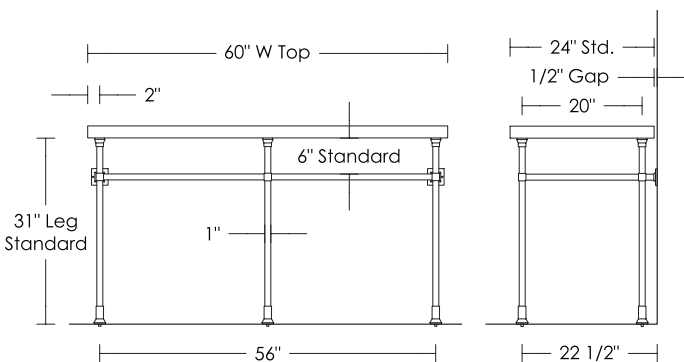

2 Leg and 4 Leg Bases up to 44" are one price

Stone tops are sold separately
[UA3036 WT 2" Flat Edge shown]

UA2810 SL 2 Leg Base

UA2811 SL 3 Leg Base

UA2812 SL 4 Leg Base

UA2814 SL 5 Leg Base

Metropolitan Base [1" Legs]