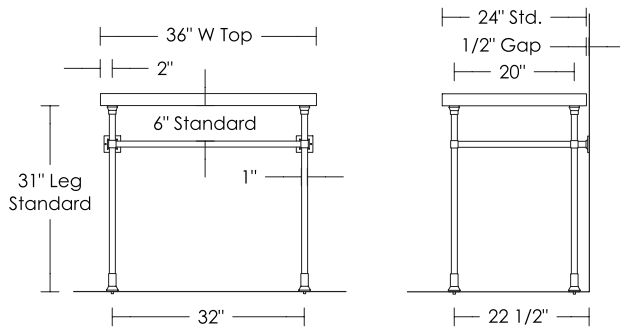

2 Leg and 4 Leg Bases up to 44" are one price

Stone tops are sold separately
[UA3036 WT 2" Flat Edge shown]

UA2810 SL 2 Leg Base

UA2811 SL 3 Leg Base

UA2812 SL 4 Leg Base

UA2814 SL 5 Leg Base

Metropolitan Base [1" Legs]