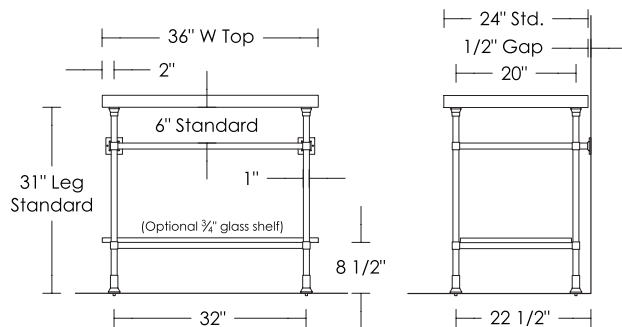

UA2812-B SL 4 Legs with 4 Lower Bars

UA2814-B SL 5 Legs with 5 Lower Bars

* Washstands and tops are not returnable

Options: Click on washstand's Options Tab for:
Metal Finishes
Stone Sizes and Edge Profiles
Stone
Basins
Extended P-Trap

Call for pricing: Optional glass shelf
UA3073 WT

Shelves over 48" need additional support

Notes: Our metals are living finishes;
they will change over time and
will never rust

Overall width of a 1" tube base
is 1 3/4" wider than the center-to-center width