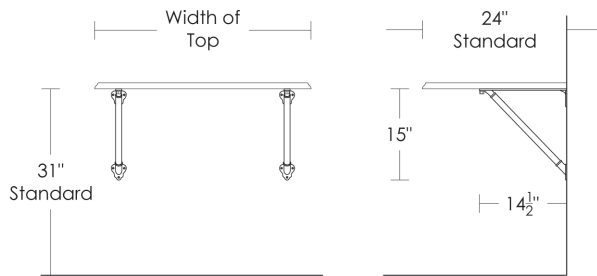

Crane Sink Brackets

UA2820 SL [Pair]

- $1,205 Polished Brass
- $1,340 Green Patina*, Brown Patina*, Antique Brass*
- $1,440 Statuary Brown [gloss or matte]*
  Statuary Black [gloss or matte]*
- $1,570 Polished Nickel, Satin Nickel*, Light Pewter*
  Polished Chrome
  Black Nickel [gloss or matte]*

* Custom finishes not returnable

Notes: Our metals are living finishes; they will change over time and will never rust

Drawing shows installation with marble top

Stone tops are sold separately and are not returnable

Options: Click on washstand's Options Tab for:
Metal Finishes
Stone Sizes and Edge Profiles
Stone
Basins

Typical Installation