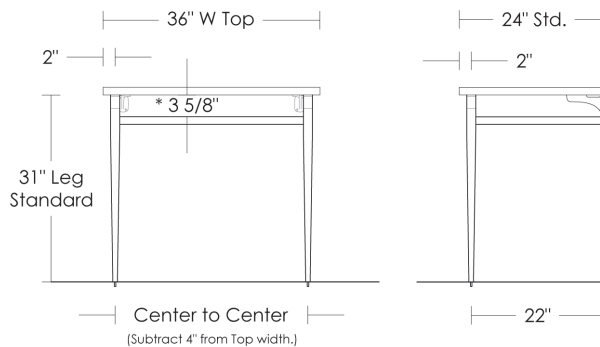

\$385	Price 1
\$420	Price 2
\$490	Price 3
\$595	Price 4

\* 3 5/8" dimension varies according to leg height.

**UA2821 SL City 2 Leg Base**

\* 3 5/8" dimension varies according to leg height.

**UA2822 SL City 3 Leg Base**