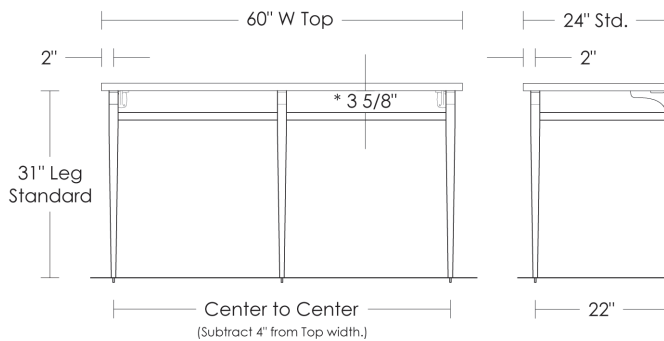

\$385	Price 1
\$420	Price 2
\$490	Price 3
\$595	Price 4

\* 3 5/8" dimension varies according to leg height.

**UA2821 SL City 2 Leg Base**

\* 3 5/8" dimension varies according to leg height.

**UA2822 SL City 3 Leg Base**