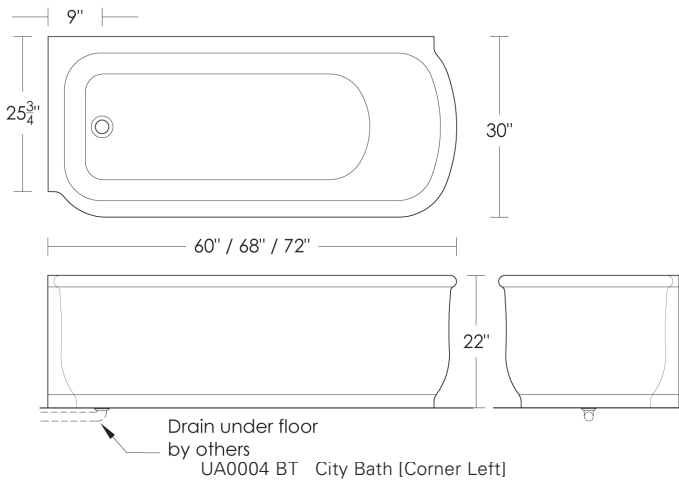

City Bathtubs [Corner Left]

$26,000	UA0004-60 BT	60" x 30" [1450 lbs, full]
$26,000	UA0004-68 BT	68" x 30" [1700 lbs, full]
$28,000	UA0004-72 BT	72" x 30" [1800 lbs, full]

* Custom bathtubs not returnable

Notes: Special orders only.

View our available inventory of City Bathtubs [Corner Left] in the Overstock section with a 50% discount.

Available in Indian Carrara, Indian Statuary, and Bianco White.

Built in on 2 sides.

Drain and overflow sold separately.

Please note that the drain line will need to run below the surface of the floor.

68" x 30" City Bathtub shown in line drawing.

Marble color and veining will vary.

Attention:

Our marble tubs and washstand tops are not sealed. If you want to seal them, test an area that is not very visible to see how the sealer affects the stone.