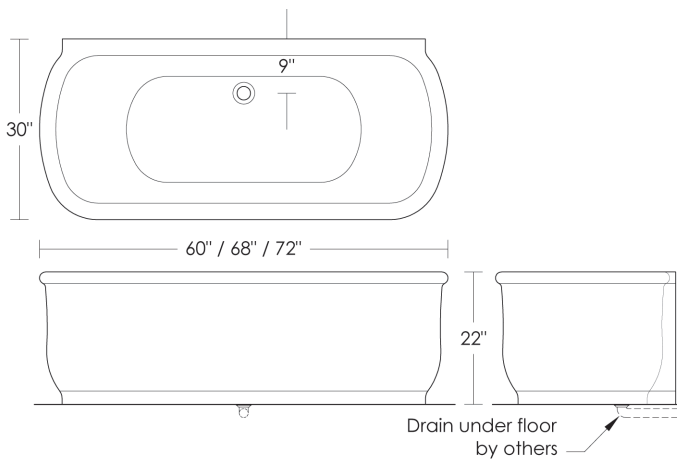

City Bathtubs [Wall]

$26,000	UA0003-60 BT	60" x 30" [1450 lbs, full]
$26,000	UA0003-68 BT	68" x 30" [1700 lbs, full]
$28,000	UA0003-72 BT	72" x 30" [1800 lbs, full]

* Custom bathtubs not returnable

Notes: Special orders only.

View our available inventory of City Bathtubs [Wall] in the Overstock section with a 50% discount.

Available in Indian Carrara, Indian Statuary, and Bianco White.

Built in on one side.

Drain and overflow sold separately.

Please note that the drain line will need to run below the surface of the floor.

68" x 30" City Bathtub shown in line drawing.

Marble color and veining will vary.

Attention:

Our marble tubs and washstand tops are not sealed. If you want to seal them, test an area that is not very visible to see how the sealer affects the stone.