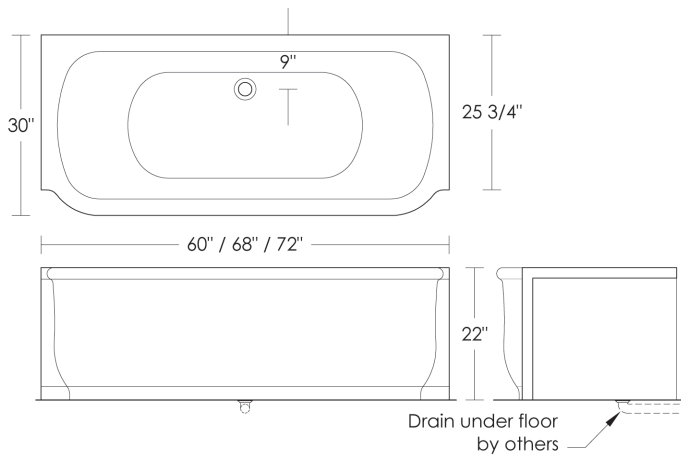

UA0006 BT City Bathtub [Alcove]