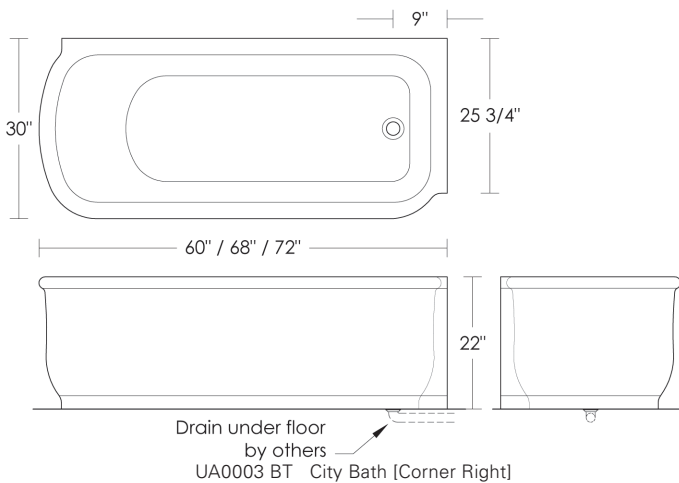

City Bathtubs [Corner Right]

$26,000	UA0005-60 BT	60" x 30" [1450 lbs, full]
$26,000	UA0005-68 BT	68" x 30" [1700 lbs, full]
$28,000	UA0005-72 BT	72" x 30" [1800 lbs, full]
$28,000	UA0005-80 BT	80" x 30" [2000 lbs, full]

* Custom bathtubs not returnable

Notes: Special orders only.

View our available inventory of City Bathtubs [Corner Right] in the Overstock section with a 50% discount.

Available in Indian Carrara, Indian Statuary, and Bianco White.

Built in on 2 sides.

Drain and overflow sold separately.

Please note that the drain line will need to run below the surface of the floor.

68" x 30" City Bathtub shown in line drawing.

Marble color and veining will vary.

Attention:

Our marble tubs and washstand tops are not sealed. If you want to seal them, test an area that is not very visible to see how the sealer affects the stone.