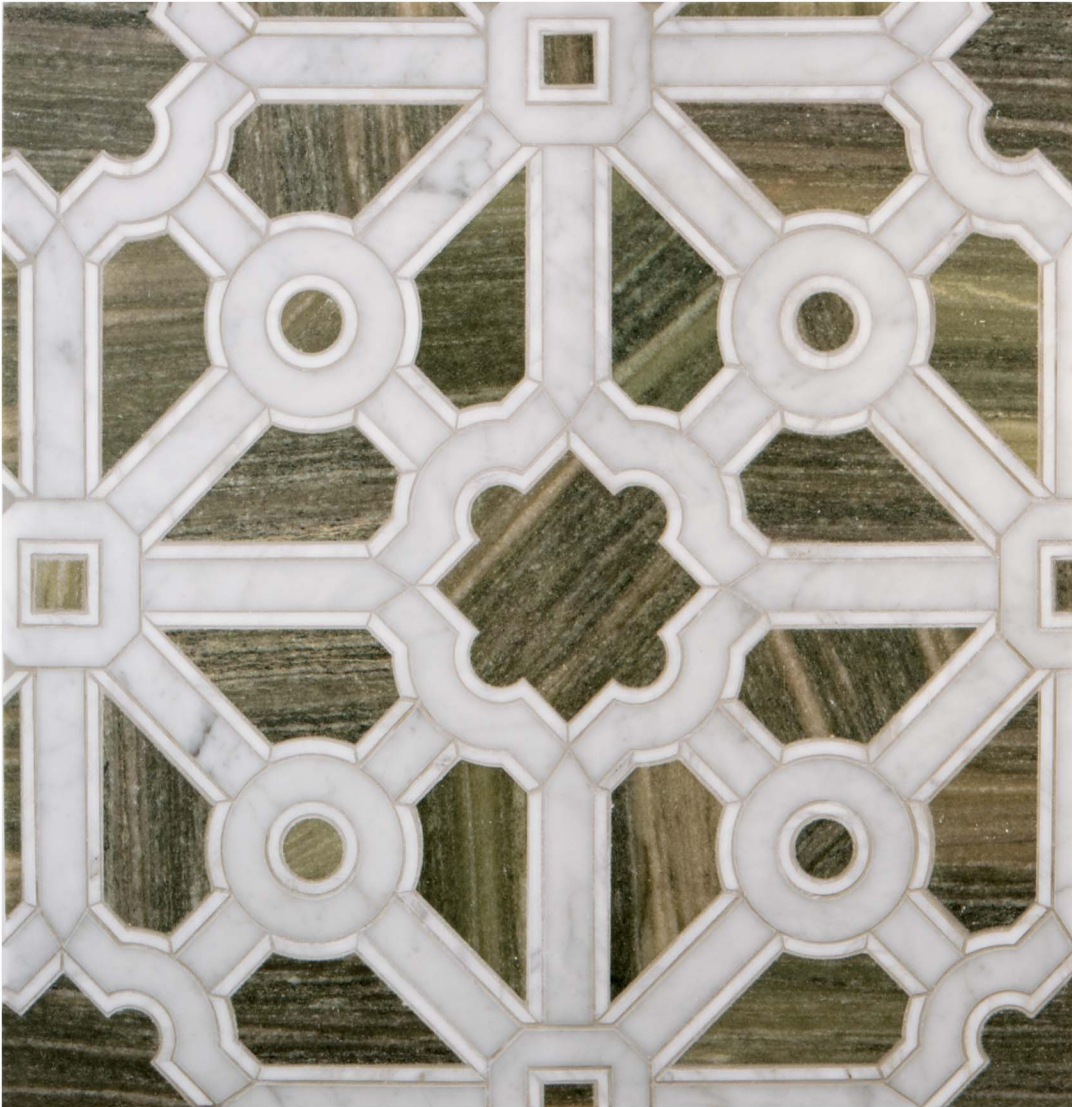

V51

Jardin

V51:  
Jardin pattern  
Interlocking sheets  
repeat size:  
12" x 12"  
Repeat SF: 1 SF  
Colorway:  
Verde Luna (P)  
Carrara (P)  
Calacatta (P)  
Item #:  
NRJFJARDIN

Notes: Natural range  
and variation are to be  
expected and appreciated  
in all materials used by  
V51 in handmade mosaics.  
Customizing may increase  
lead time and costs.

Grout: Mapei  
Pewter

Board #: V51-142