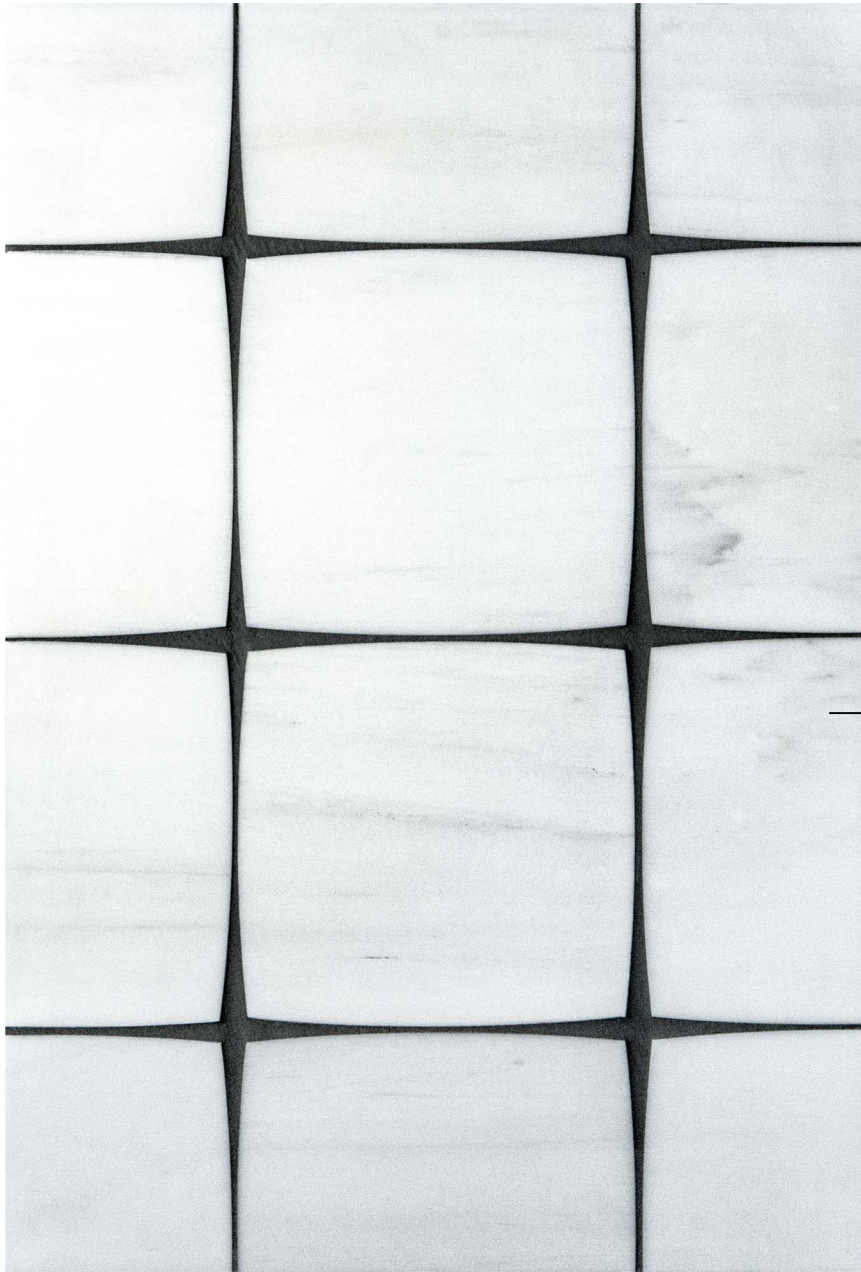

Solo IX

V43

V43:  
Solo Collection  
Solo VIII (waterjet)  
5 9/16" x 5 9/16" (0.215 SF)  
Item Base Code:  
SOLO09FW  
Colorway:  
Arctic White, Honed

Arctic White, Honed

Available in twelve waterjet patterns and twenty stones. Blend up to 3 colors and 2 finishes (polished/honed). All patterns sold in loose pieces. Stone is a product of nature; color and texture will vary.

Grout: Mapei Pearl Grey (sanded)

Board #: V43-94