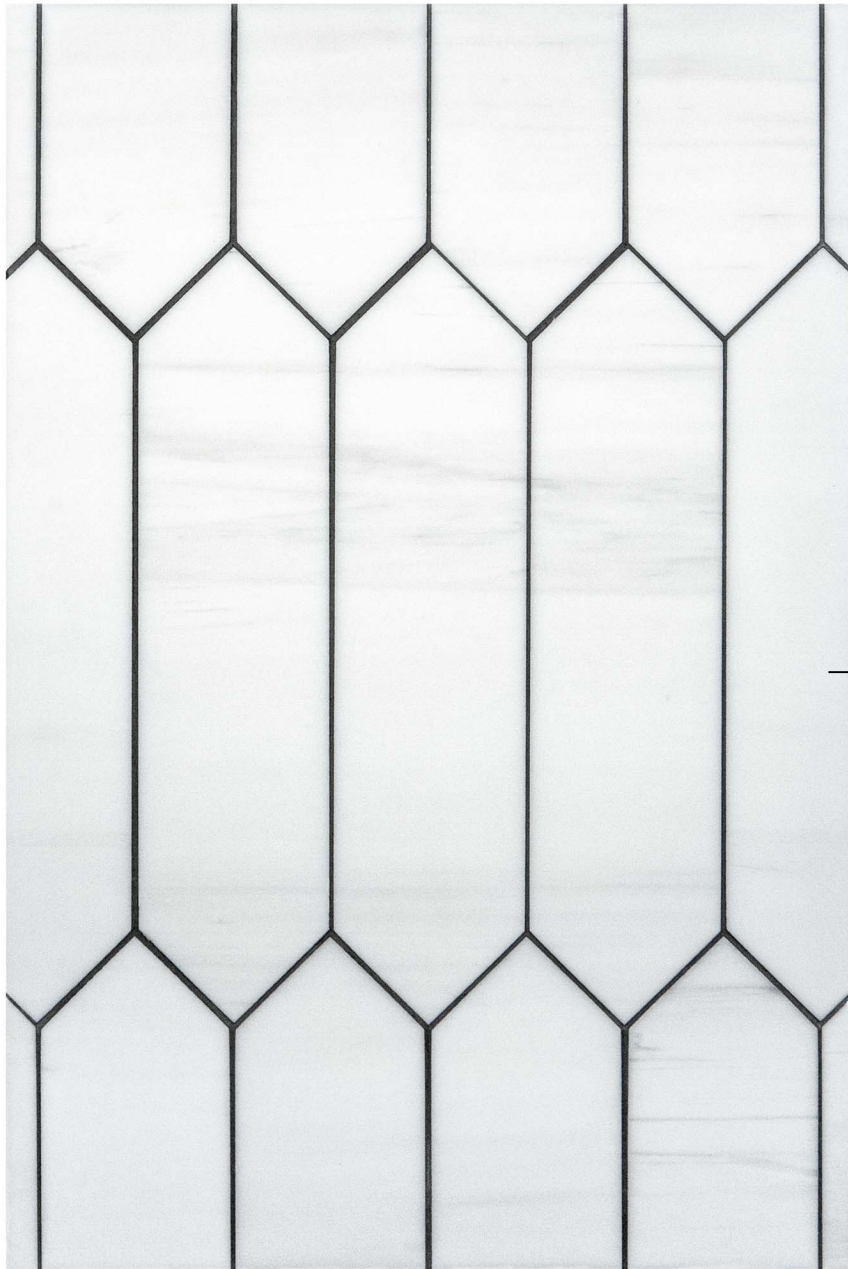

Solo III

V43

V43:  
Solo Collection  
Solo III (waterjet)  
2 3/4" x 11 3/16" (0.19 SF)  
Item Base Code:  
SOLO03FW  
Colorway:  
Arctic White, Honed

— Arctic White, Honed

Available in twelve waterjet patterns and twenty stones. Blend up to 3 colors and 2 finishes (polished/honed). All patterns sold in loose pieces. Stone is a product of nature; color and texture will vary.

Grout: Mapei Pearl Grey

Board #: V43-88