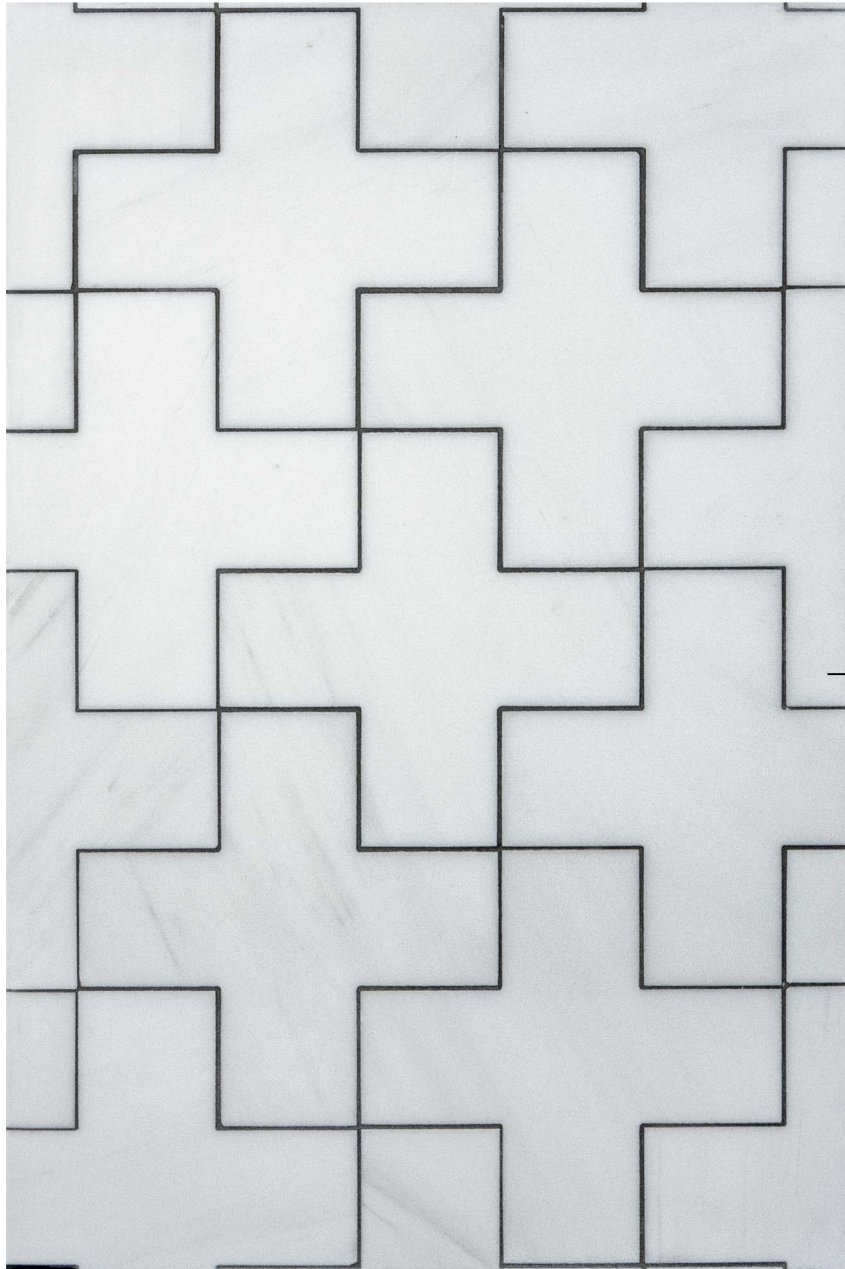

Solo II

V43

V43:
Solo Collection
Solo II (waterjet)
6" x 6" (0.14 SF)
Item Base Code:
SOLO02FW
Colorway:
Arctic White, Honed

Arctic White, Honed

Available in twelve waterjet patterns and twenty stones. Blend up to 3 colors and 2 finishes (polished/honed). All patterns sold in loose pieces. Stone is a product of nature; color and texture will vary.

Grout: Mapei Pearl Grey

Board #: V43-87