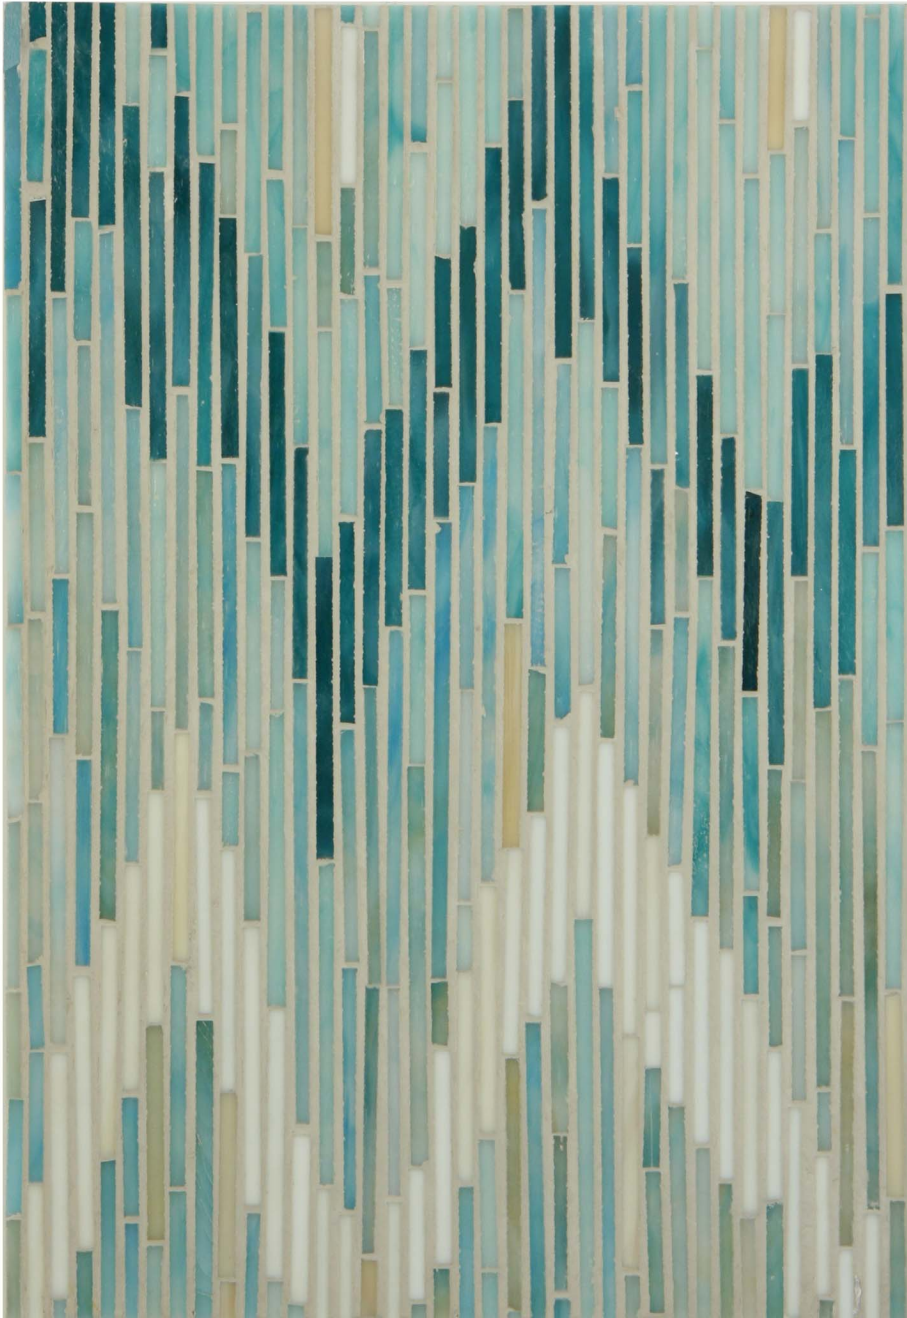

Loom

V51

V51:
Loom
Waterjet / Glass Tatami
Item #: NRJFGLOOM
Colorway: Turquoise
Tanzanite
Aquamarine
Quartz/Agate

Board #: V51-115

Grout: Mapei
Alabaster (unsanded)