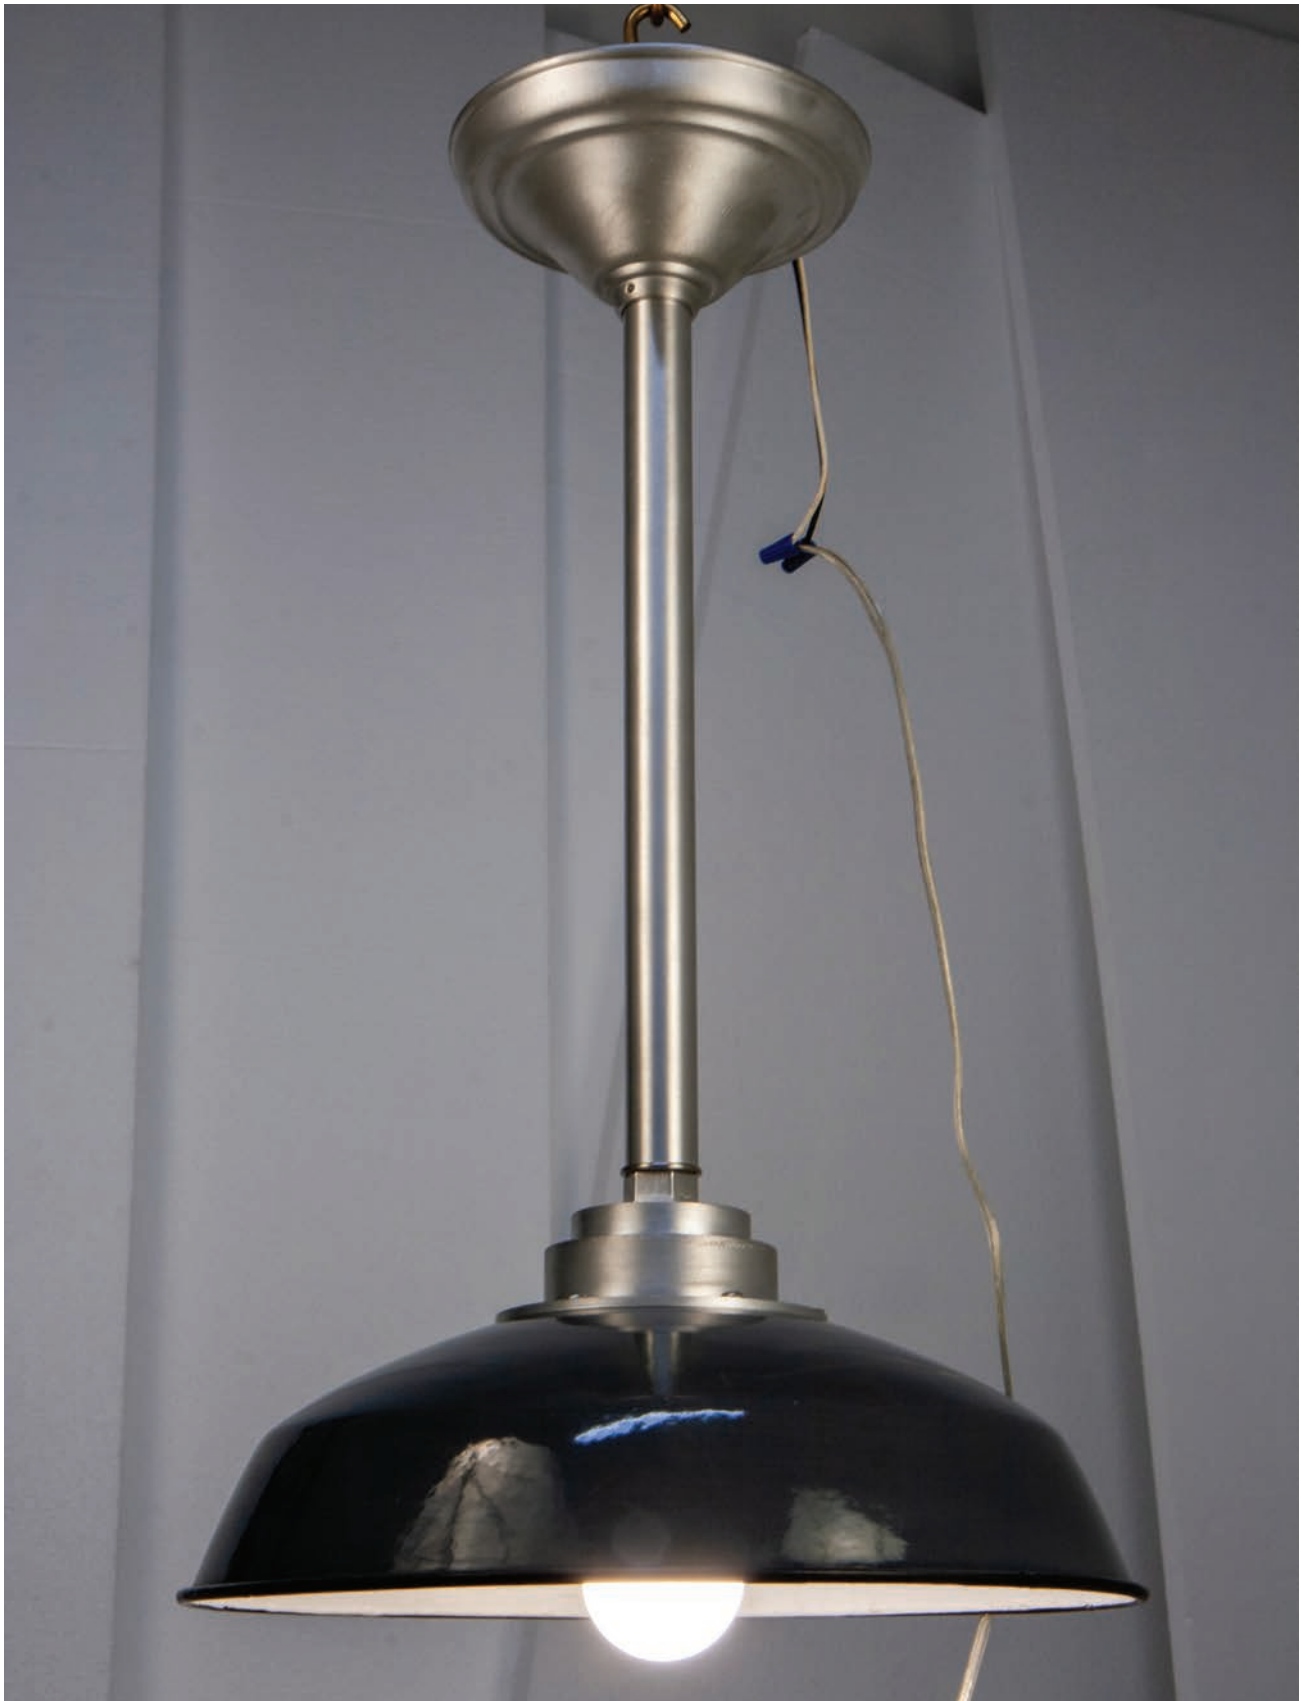

urban ARCHAEOLOGY

UA0366-3 SV
6 1/2" h × 13 3/4" Ø
Quantity: 67
$1,200