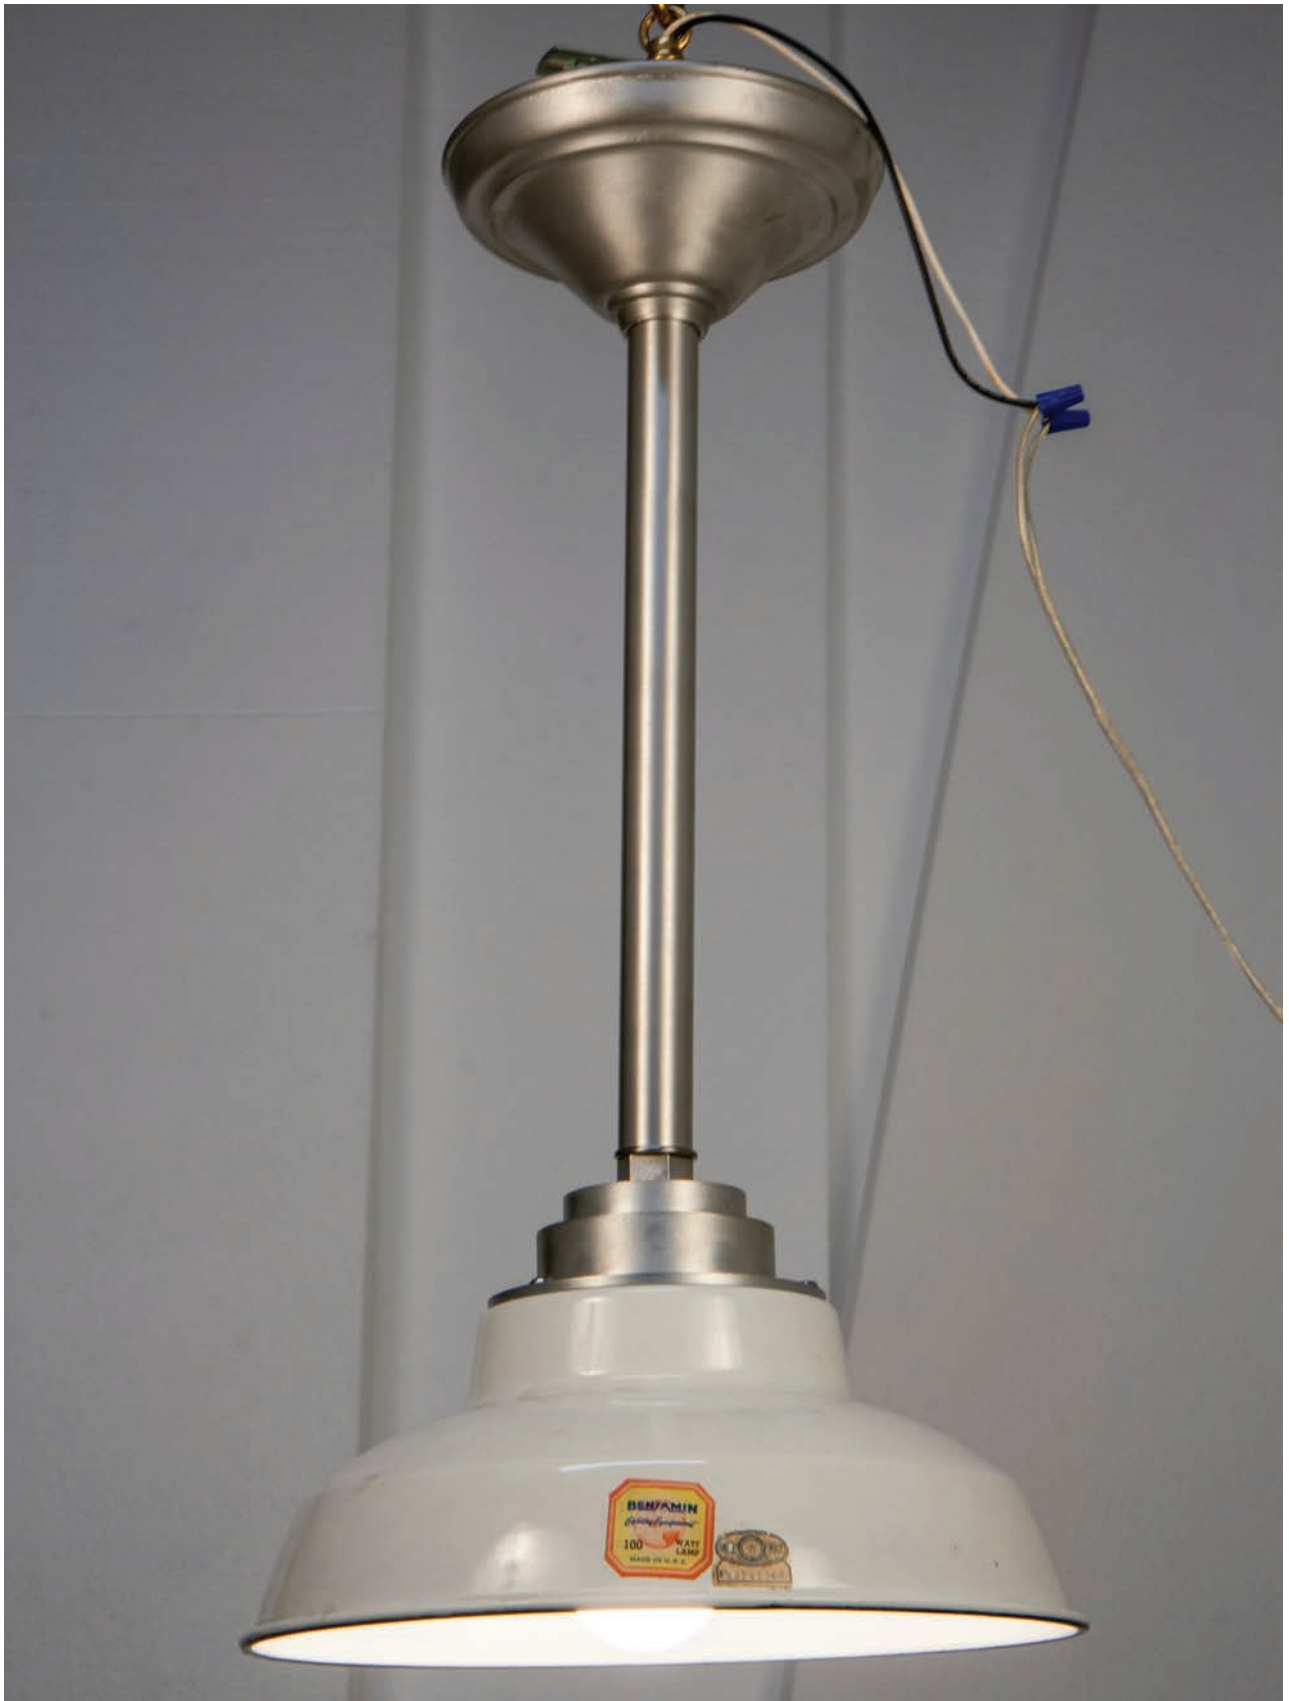

urban A R C H A E O L O G Y

UA0366-4 SV
7 1/2" h x 12" Ø
Quantity: 10
$1,200