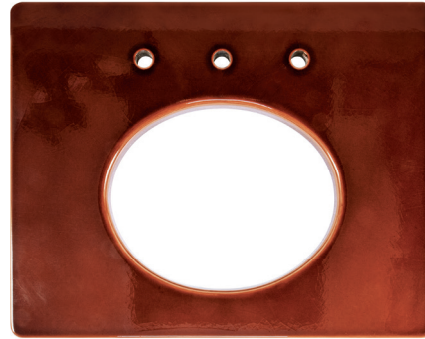

#103
Washstand: 24" x 30"
Basin: 14" x 17"
~~$3,500~~ **$1,500**
Spread: 11"
Stone: Brown Lava Stone Polished
Edge: 2" Flat