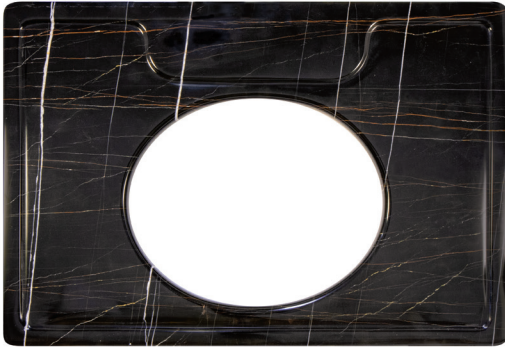

Spread: 12"
 Stone: Crema Marfil Honed
 Edge: 2" Ogee

#218
 Washstand: 24" x 30"
 Basin: 12" x 18"
~~\$7,080~~ **\$3,540**

Spread: 11"
 Stone: Calacatta Gold Polished
 Edge: 2" Flat

#219
 Washstand: 24" x 30"
 Basin: 14" x 17"
~~\$7,080~~ **\$3,040**

Spread: 12"
 Stone: Thassos Polished
 Edge: 2" Flat

#221
 Washstand: 24" x 60"
 Basin: 14" x 17"
~~\$6,155~~ **\$3,078**

Spread: 12"
 Stone: Carrara Polished
 Edge: 1 1/4" Ogee

#222
 Washstand: 22" x 31 1/2"
 Basin: 14" x 17"
~~\$2,700~~ **\$1,350**

Spread: 10"
 Stone: Lagos Azul Honed
 Edge: 1 1/4" Routed Ogee

#223
 Washstand: 24" x 30"
 Basin: 12" x 15"
~~\$3,800~~ **\$1,900**

Spread: 11"
 Stone: Botticino Classico Honed
 Edge: 2" Fancy

Washstand tops that have a basin and/or hardware are new, used for display and are in good condition. Washstand tops are priced without hardware.