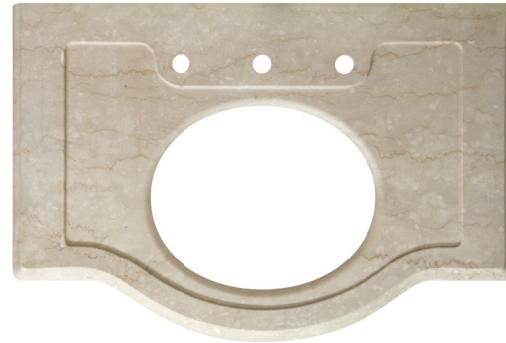

Spread: 11"
Stone: Verde Maritaca Granite
Edge: 1 1/4" Ogee

#34
Washstand: 23 1/2" x 36"
Basin: 15"Ø
~~\$6,690~~ ~~\$3,345~~

Stone: Thassos
Edge: 1 1/4" Ogee

#37
Washstand: 24" x 30"
Basin: 12"Ø
~~\$3,190~~ ~~\$1,250~~

Spread: 11"
Stone: Botticino
Edge: 2" Fancy

#40
Washstand: 25" x 37"
Basin: 14" x 17"
~~\$3,565~~ ~~\$1,780~~

Spread: 12"
Stone: Botticino
Edge: 2" Ogee

#42
Washstand: 24" x 36"
Basin: 15" x 19"
~~\$4,140~~ ~~\$1,750~~ ~~\$900~~