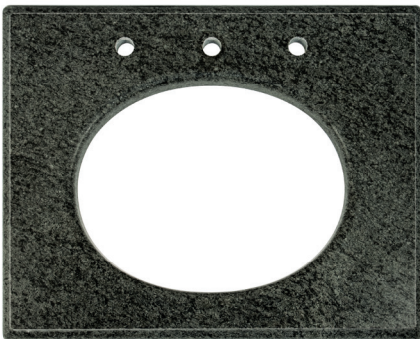

#115
Washstand: 24" x 30"
Basin: 15" x 19"
~~$4,000~~ **$1,550** **$950**
Spread: 12"
Stone: Maritaca Granite Honed
Edge: 1 1/4" Ogee