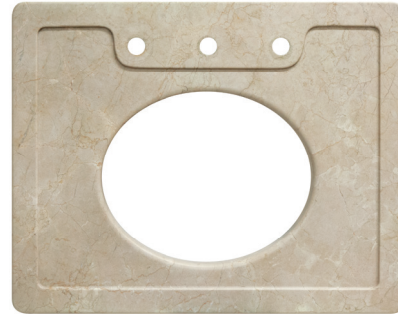

Spread: 12"
Stone: Marmor Tennessee
Edge: 1 1/2" Routed

#47
Washstand: 24" x 30"
Basin: 14" x 17"
~~$2,845~~ **$1,707**
Spread: 11"
Stone: Crema Marfil
Edge: 2" Routed Top