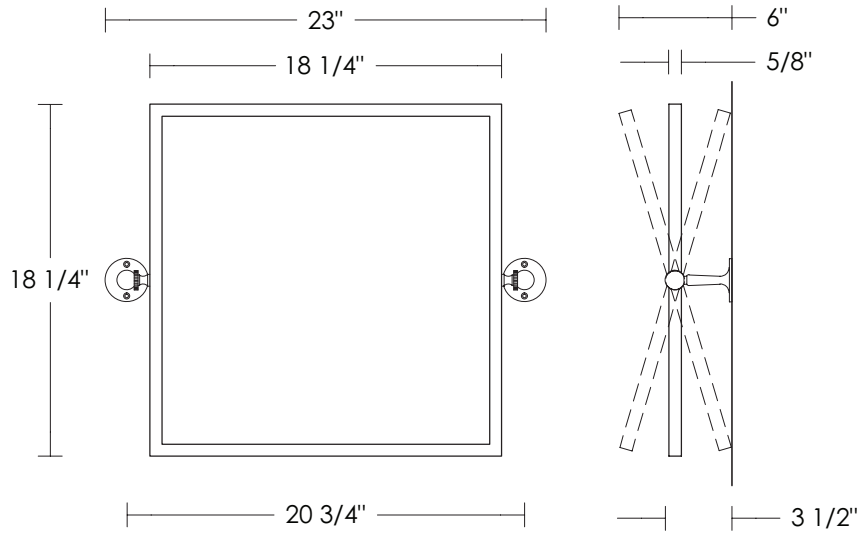

UA2566-P BA Powder Room Mirror [Pivoting with Round Brackets]