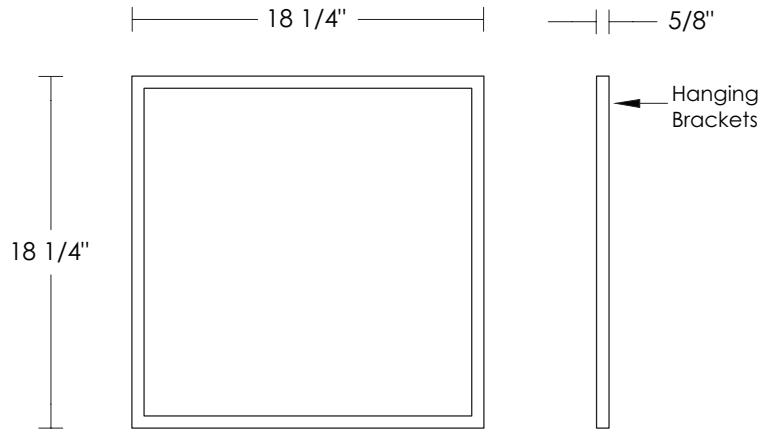

Powder Room Mirror

Flat [shown] UA2566 BA
 Pivoting w. Round Brackets UA2566-P BA

		Pivoting w.
Flat		Brackets
\$940	\$1,340	Polished Brass
\$1,020	\$1,420	Green Patina*, Brown Patina* Antique Brass*
\$1,140	\$1,490	Statuary Brown [gloss or matte]* Statuary Black [gloss or matte]*
\$1,305	\$2,090	Polished Nickel, Satin Nickel* Light Pewter*, Polished Chrome Black Nickel [gloss or matte]*

* Custom finishes not returnable

Notes: Our metals are living finishes;
 they will change overtime
 and will never rust

Mirrors with square corners come
 flat or beveled, please specify.

\$295 Replacement Mirror
 17 1/4" x 17 1/4" x 3/16"
 UA6130 BG