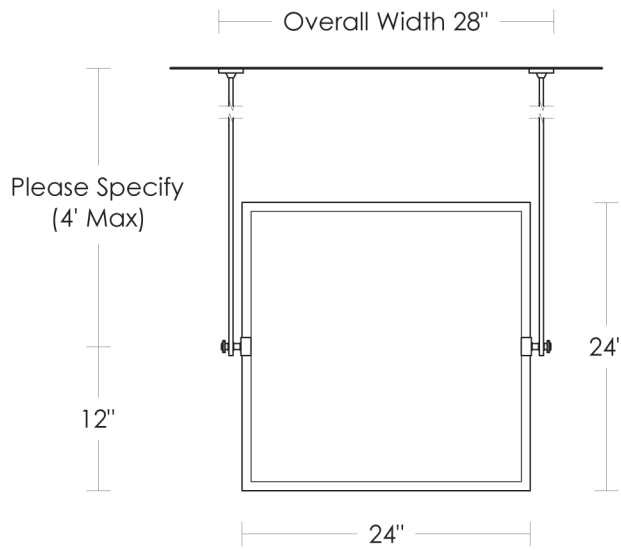

UA2569-SH BA Metropolitan Pivoting Mirror Small Hanging