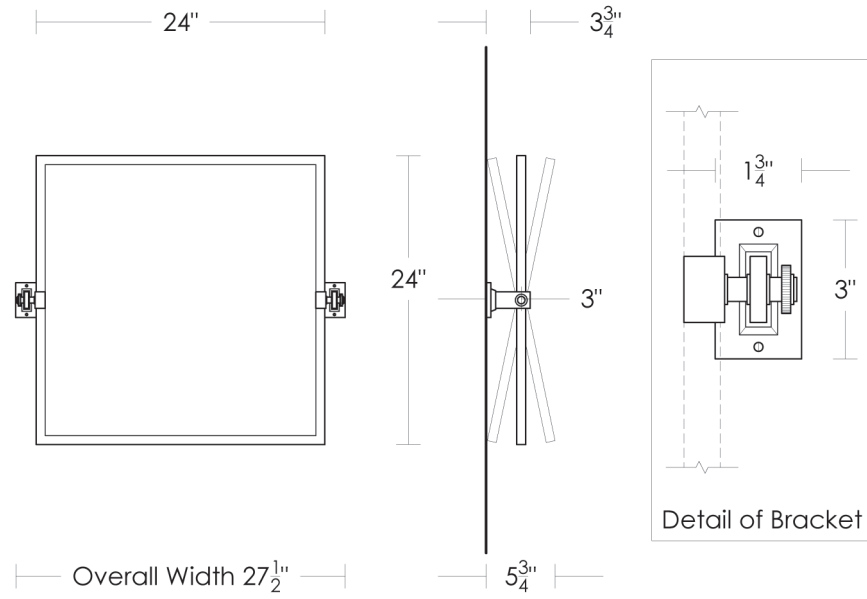

\$235 Replacement Small Metropolitan Mirror  
23" x 23" x 3/16"  
UA6138-S BG

Replacement Brackets  
UA2569-RP [Pair]  
\$275 Price 1  
\$325 Price 2  
\$395 Price 3

UA2569-S BA Metropolitan Pivoting Mirror Small