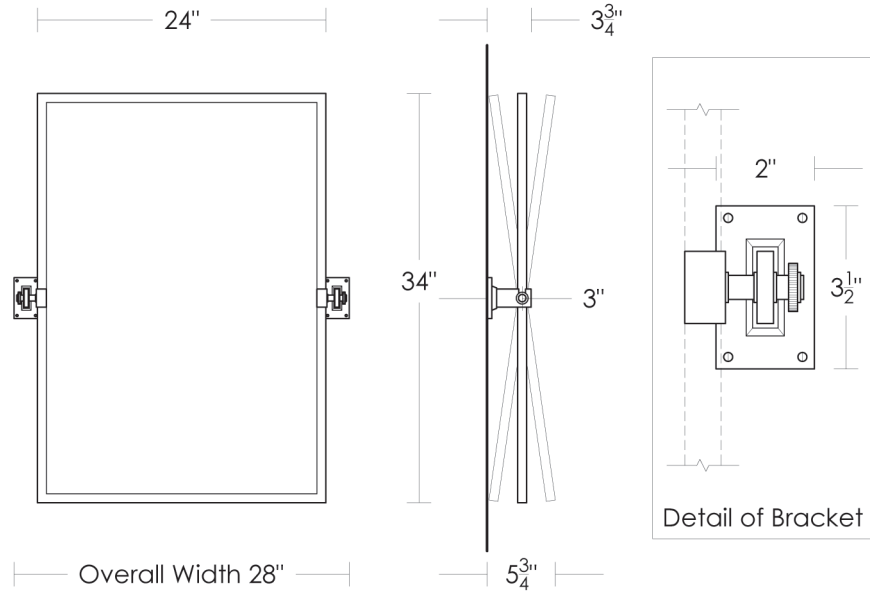

\$295 Replacement Medium Metropolitan Mirror
23" x 33" x 3/16"
UA6138-M BG

Replacement Brackets
UA2569-RP [Pair]
\$275 Price 1
\$325 Price 2
\$395 Price 3

UA2569-M BA Metropolitan Pivoting Mirror Medium