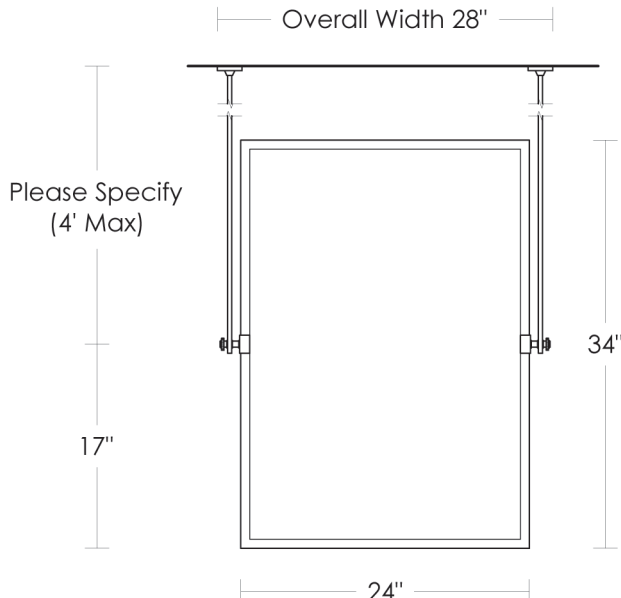

Custom finishes not returnable

Note: Our metals are living finishes; they will change overtime and will never rust

Mirrors with square corners come flat or beveled, please specify.

Hanging and Countertop pricing are based on 48" or less of flat bar.

\$295 Replacement Medium Metropolitan Mirror
23" x 33" x 3/16"
UA6138-M BG

Replacement Brackets
UA2569-RP [Pair]
\$275 Price 1
\$325 Price 2
\$395 Price 3

UA2569-M BA Metropolitan Pivoting Mirror Medium

UA2569-MH BA Metropolitan Pivoting Mirror Medium Hanging