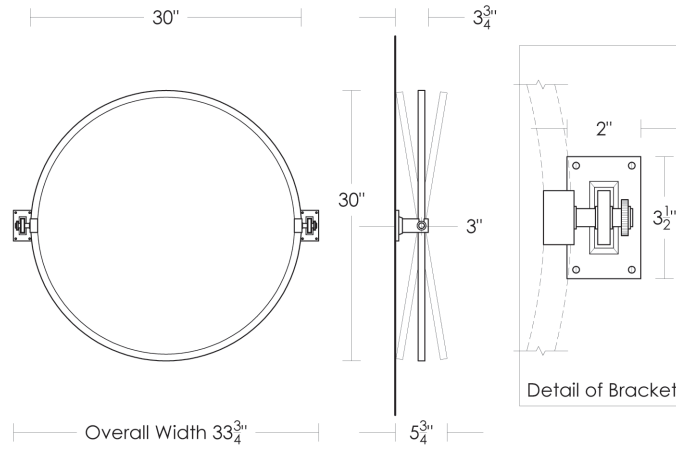

UA2569-C BA Metropolitan Pivoting Mirror Circular