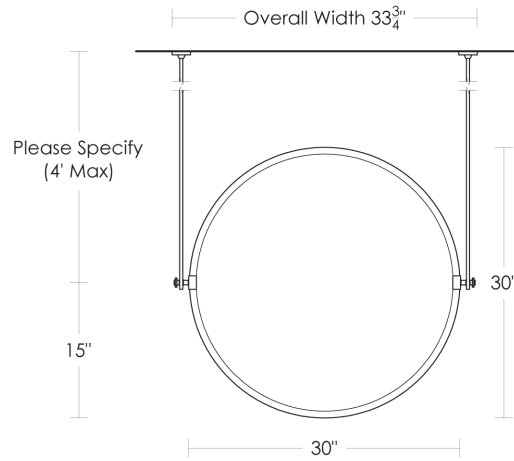

UA2569-CH BA Metropolitan Pivoting Mirror Circular Hanging