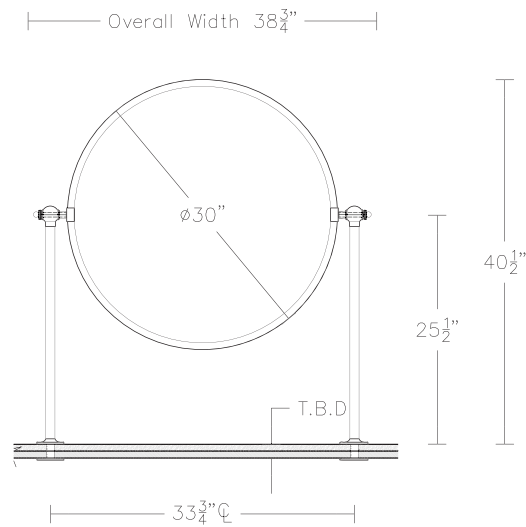

Replacement 30" Circular Mirror		
\$450	No Bevel	UA6135 BG
\$1,180	1" Bevel	UA6135-B BG

Replacement Brackets	
UA2569-RP [Pair]	
\$275	Price 1
\$325	Price 2
\$395	Price 3

UA2569-C BA Metropolitan Pivoting Mirror Circular

UA2569-CH BA Metropolitan Pivoting Mirror Circular Hanging

UA2569-CC BA Metropolitan Pivoting Mirror Circular Countertop