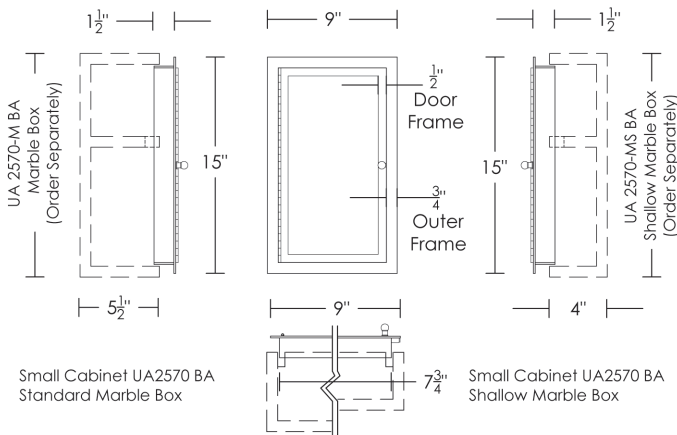

Marble box sold separately

Marble box comes with a fixed marble shelf
See page 2 for stone options

 Installation instructions available online for download

\$185 Replacement Mirror with no Bevel
6 5/8" x 12 7/8"
UA6132-S BG

Small Standard Depth Marble Box
UA2570-M BA

Interior Dimensions:
8"w x 14"h x 4 3/4"d

Lenox Marble Box Small

Standard UA2570-M BA
Shallow UA2570-MS BA

Standard & Shallow

Call for Linea Stone, Lagos Azul
pricing

Lenox Cabinet Small door and frame
fits on both small marble boxes

Small Shallow Depth Marble Box
UA2570-MS BA

Interior Dimensions:
8"w x 14"h x 3 1/4"d