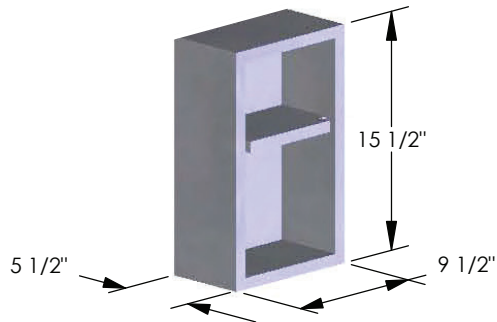

Marble box sold separately

Marble box comes with a fixed marble shelf
See page 2 for stone options

 Installation instructions available online for download

\$185 Replacement Mirror with no Bevel
6 5/8" x 12 7/8"
UA6132-S BG

Small Standard Depth Marble Box
UA2570-M BA

Interior Dimensions:
8"w x 14"h x 4 3/4"d

Lenox Marble Box Small

Standard UA2570-M BA
Shallow UA2570-MS BA

Standard & Shallow

Call for Linea Stone, Lagos Azul
pricing