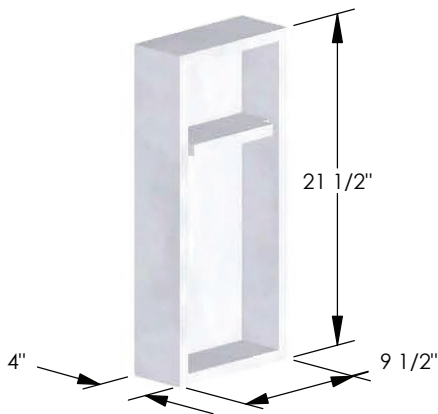

The inside of a chrome Lenox Medicine Cabinet door is always nickel.

Mirrors with square corners come flat or beveled, please specify.

Set includes frame and door only

Marble box sold separately

Marble box comes with a fixed marble shelf  
See page 2 for stone options

Installation instructions available online for download

- \$195 Replacement Mirror  
6 5/8" x 18 3/4"  
UA6132-M BG

Related Items: Lenox Cabinet  
Small UA2570 BA  
Large UA2560 BA

Medium Standard Depth Marble Box  
UA2571-M BA

Interior Dimensions:  
8"w × 20"h × 4 3/4"d

Medium Shallow Depth Marble Box  
UA2571-MS BA

Interior Dimensions:  
8"w × 20"h × 3 1/4"d

**Lenox Marble Box Medium**

Standard UA2571-M BA  
Shallow UA2571-MS BA