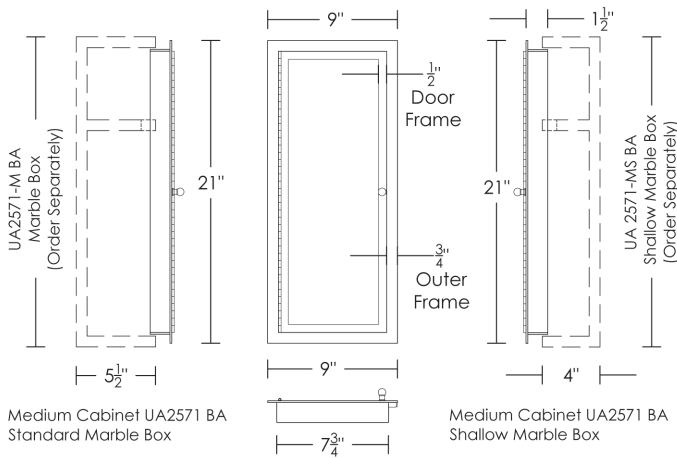

The inside of a chrome Lenox Medicine Cabinet door is always nickel.

Mirrors with square corners come flat or beveled, please specify.

Set includes frame and door only

Marble box sold separately

Marble box comes with a fixed marble shelf  
See page 2 for stone options

Installation instructions available online for download

- \$195 Replacement Mirror  
6 5/8" x 18 3/4"  
UA6132-M BG

Related Items: Lenox Cabinet  
Small UA2570 BA  
Large UA2560 BA

Medium Standard Depth Marble Box  
UA2571-M BA

Interior Dimensions:  
8"w × 20"h × 4 3/4"d

Medium Shallow Depth Marble Box  
UA2571-MS BA

Interior Dimensions:  
8"w × 20"h × 3 1/4"d

**Lenox Marble Box Medium**

Standard UA2571-M BA  
Shallow UA2571-MS BA