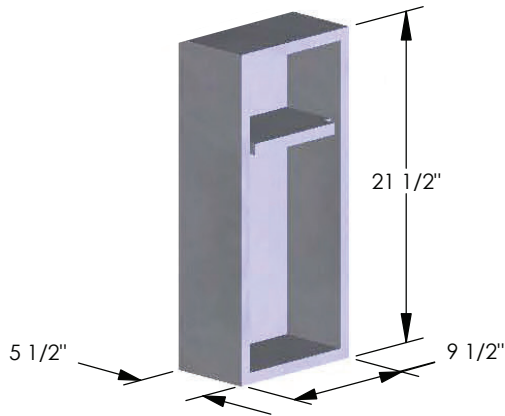

The inside of a chrome Lenox Medicine Cabinet door is always nickel.

Mirrors with square corners come flat or beveled, please specify.

Set includes frame and door only

Marble box sold separately

Marble box comes with a fixed marble shelf  
See page 2 for stone options

Installation instructions available online for download

- \$195 Replacement Mirror  
6 5/8" x 18 3/4"  
UA6132-M BG

Related Items: Lenox Cabinet  
Small UA2570 BA  
Large UA2560 BA

Medium Standard Depth Marble Box  
UA2571-M BA

Interior Dimensions:  
8"w × 20"h × 4 3/4"d

Medium Shallow Depth Marble Box  
UA2571-MS BA

Interior Dimensions:  
8"w × 20"h × 3 1/4"d

**Lenox Marble Box Medium**

Standard UA2571-M BA  
Shallow UA2571-MS BA