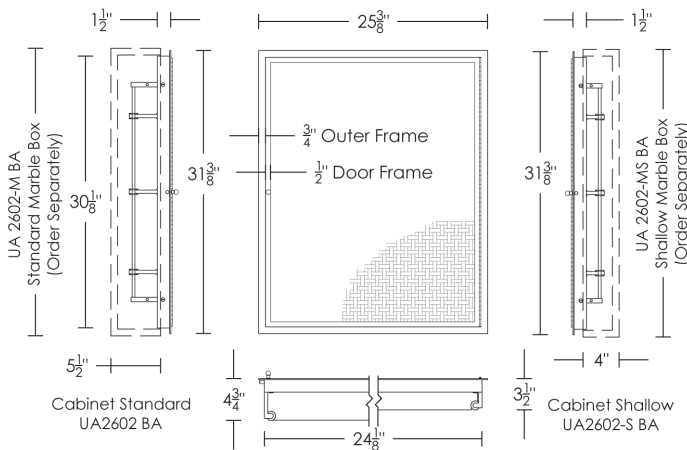

The inside of a chrome Lenox Medicine Cabinet door is always nickel.

Set includes door, frame, shelf brackets and 3 glass shelves

Marble box sold separately  
See page 2 for stone options

Installation instructions available online for download

**Additional Shelf Unit**

- \$225 Standard UA6125 RP
- \$225 Shallow UA6125-S RP

**Replacement Glass Shelf**

- \$110 Standard UA6125 BG
- \$110 Shallow UA6125-S BG

Based on an original medicine cabinet salvaged from Helena Rubenstein's New York apartment, The Lenox Cabinet is one of Urban Archaeology's most versatile products. The door panel, while usually mirror, can be almost any material, mesh, metal or speciality glass and can be customized with relative ease to accommodate different heights, widths, depths with multiple doors and illuminated sidelights.

Standard Marble Box Dimensions  
UA2560-M BA

Interior Dimensions:  
24 1/4"w × 30 3/8"h × 4 3/4"d

**Lenox Marble Box Large**

Standard UA2560-M BA  
Shallow UA2560-MS BA

Standard & Shallow

Call for Linea Stone, Lagos Azul  
pricing

For Standard depth box order  
UA2560 BA Cabinet Set

For Shallow depth box order  
UA2560-S BA Cabinet Set

Shallow Marble Box Dimensions  
UA2560-MS BA

Interior Dimensions:  
24 1/4"w × 30 3/8"h × 3 1/4"d