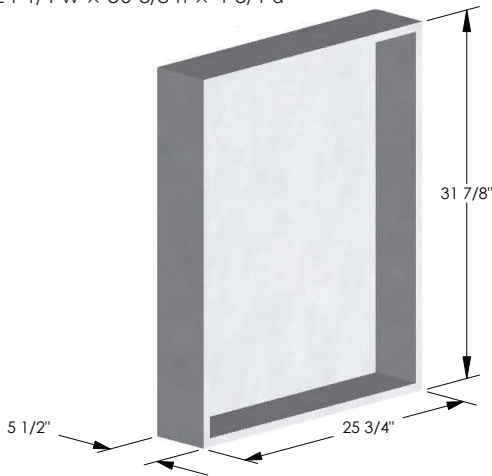

The inside of a chrome Lenox Medicine Cabinet door is always nickel.

Set includes door, frame, shelf brackets and 3 glass shelves

Marble box sold separately  
See page 2 for stone options

Installation instructions available online for download

**Additional Shelf Unit**

- \$225 Standard UA6125 RP
- \$225 Shallow UA6125-S RP

**Replacement Glass Shelf**

- \$110 Standard UA6125 BG
- \$110 Shallow UA6125-S BG

Based on an original medicine cabinet salvaged from Helena Rubenstein's New York apartment, The Lenox Cabinet is one of Urban Archaeology's most versatile products. The door panel, while usually mirror, can be almost any material, mesh, metal or speciality glass and can be customized with relative ease to accommodate different heights, widths, depths with multiple doors and illuminated sidelights.

Standard Marble Box Dimensions  
UA2560-M BA

Interior Dimensions:  
24 1/4"w × 30 3/8"h × 4 3/4"d

**Lenox Marble Box Large**

Standard UA2560-M BA  
Shallow UA2560-MS BA

Standard & Shallow

Call for Linea Stone, Lagos Azul  
pricing

For Standard depth box order  
UA2560 BA Cabinet Set

For Shallow depth box order  
UA2560-S BA Cabinet Set

Shallow Marble Box Dimensions  
UA2560-MS BA

Interior Dimensions:  
24 1/4"w × 30 3/8"h × 3 1/4"d