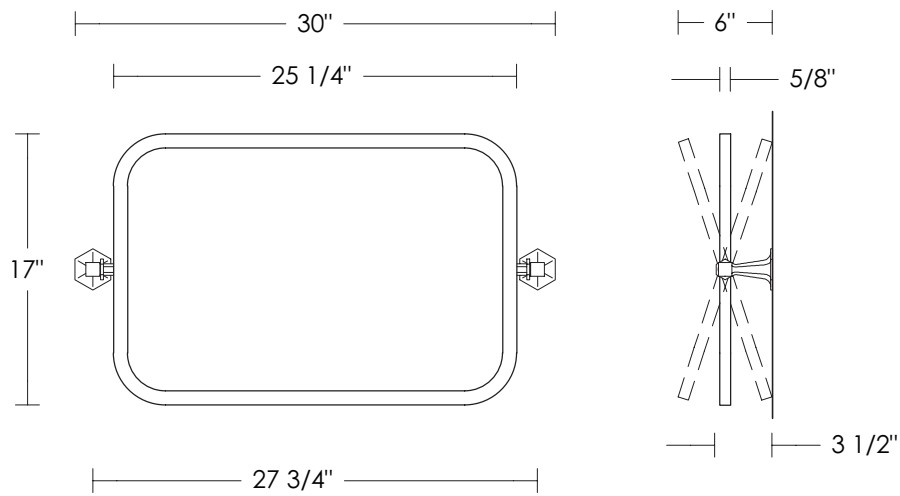

* Custom finishes not returnable

Note: Our metals are living finishes;
they will change overtime
and will never rust

Option: Horizontal position is custom,
please inquire for pricing

\$395 Replacement Mirror with Rounded Corners
24" x 15 1/2" x 3/16"
UA6121 BG

Related Item
Galley Pivoting Mirror with Round Brackets
UA2563-V BA

Galley Pivoting Mirror with Hex Brackets – Vertical

Galley Pivoting Mirror with Hex Brackets – Horizontal