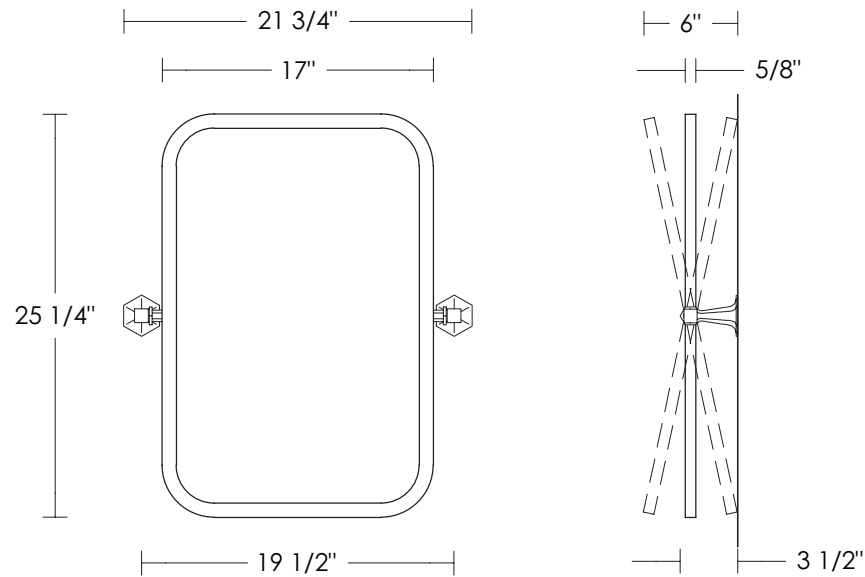

Galley Pivoting Mirror with Hex Brackets – Vertical