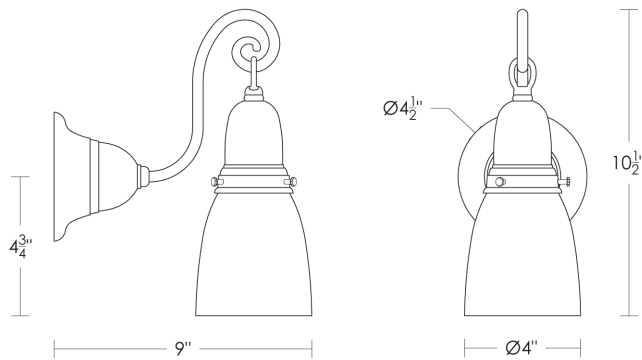

* Custom finishes not returnable

Note: Our metals are living finishes; they will change over time and will never rust

 Medium Base
7w LED x 1 (60w equivalent)

 Listed for use in
DRY environments

Options: Shade available in Bell or Tulip. Please specify.