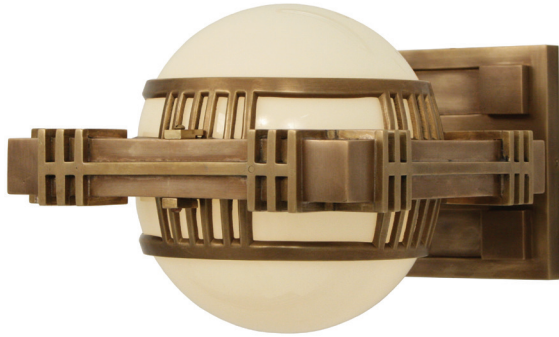

Prairie Style Sconce

UA0065 IS

\$1,995 Antique Brass*, Green Patina*, Brown Patina*

Powder Coated Colors* - Call for pricing

* Custom fixture not returnable.
Other finishes are available.
Please inquire.

Note: Our metals are living finishes;
they will change over time
and will never rust

 Medium Base
8.5w LED x 1 (75w equivalent)

 Listed for use in
DAMP environments

\$230 Replacement Opal Glass Shade
UA5602-ORG

Notes: This fixture can be used as an interior
or exterior sconce [shown], or a ceiling flushmount.