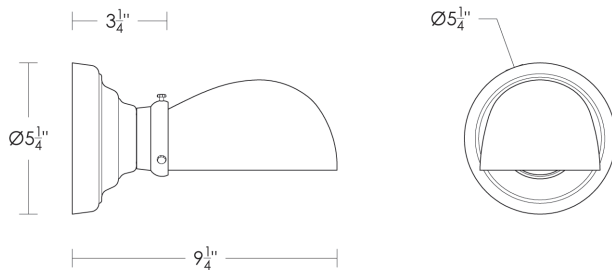

* Custom finishes not returnable

Note: Our metals are living finishes; they will change over time and will never rust

Medium Base
7w LED x 1 (60w equivalent)

Listed for use in
DRY environments

Options: Shade available in Turtle, Bell or Tulip.
Please specify.