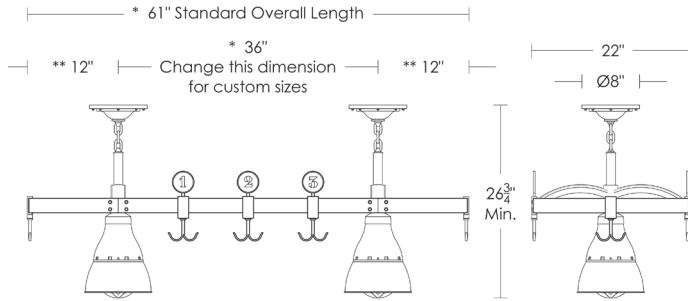

Notes: For powder coat finishes, call for pricing.

Specify overall height and distance between pendants if custom.

Includes 6 numbered hooks and 6 plain hooks.

Model shown has additional purchased hooks.

Shown with 22" width.

Also available in custom 36" width.

- $16,865 Price 1
- $18,635 Price 2
- $20,370 Price 3
- $26,360 Price 4

- Replacement Glass Shade
- $80 Clear UA5591-RG
- $80 Frosted UA5591-F RG