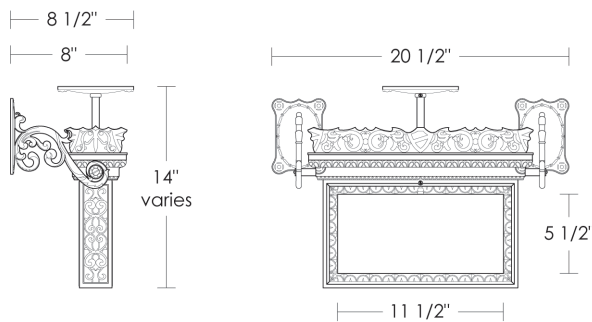

Wiring is from the ceiling only

\$40ea Replacement Glass [2x]
UA5596 RG

Wall mounted brackets