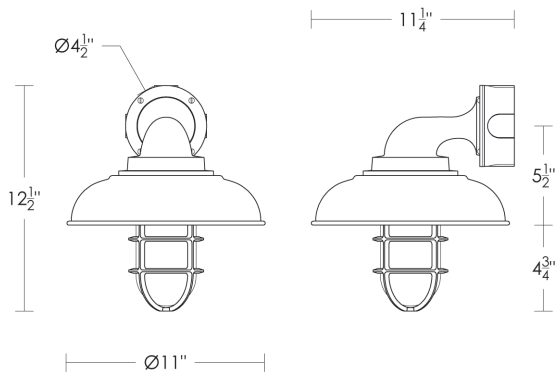

* Custom finishes not returnable

Note: Our metal finishes are living finishes and will change over time. Although regular maintenance will prolong the original appearance, this will not guarantee that the finish will remain unchanged over time.

Medium Base
8.5w LED x 1 (75w equivalent)

Listed for use in
WET environments

$60 Replacement Jelly Jar
UA5504 RG